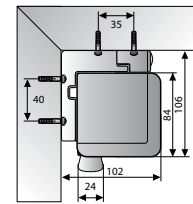

ProScreen CSR

- High quality manual projection screen with the reliable Controlled Screen Return, available with various aspect ratios and screen surfaces.
- The Projecta Controlled Screen Return (CSR) allows for the projection screen surface to retract gently into the case in a smooth and controlled manner.
- The ProScreen CSR is available with the CSR spring mechanism up to a width of 240 cm.
- The screen locks into place at 13 cm intervals for possible height adjustment.
- Easy to mount on a wall or ceiling thanks to the Easy Install system.
- The case and the projection screen surface can be made to exactly the right size and the case and slat bar are available in any colour for optimal integration into any interior.

Available dimensions

Minimum width: 180 cm |
Maximum width: 280 cm

Other options

- Extended black drop
- Without border
- Standard (non-CSR) spring

NOT SUITABLE FOR
ULTRA SHORT THROW
PROJECTION

Accessories

- Pull Rod
- BrightSight for safely cleaning the projection surface
- More on page 64

Dimensions and product codes on

101