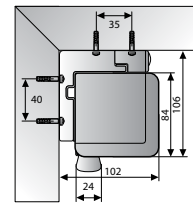

ProScreen CSR

- High quality manual projection screen with the reliable Controlled Screen Return, available with various aspect ratios and screen surfaces.
- The Projecta Controlled Screen Return (CSR) allows for the projection screen surface to retract gently into the case in a smooth and controlled manner.
- The ProScreen CSR is available with the CSR spring mechanism up to a width of 240 cm.
- The screen locks into place at 13 cm intervals for possible height adjustment.
- Easy to mount on a wall or ceiling thanks to the Easy Install system.
- The case and the projection screen surface can be made to exactly the right size and the case and slat bar are available in any colour for optimal integration into any interior.

Available dimensions

Minimum width: 180 cm |
Maximum width: 280 cm

Other options

- Extended black drop
- Without border
- Standard (non-CSR) spring

NOT SUITABLE FOR
ULTRA SHORT THROW
PROJECTION

Accessories

- Pull Rod
- BrightSight for safely cleaning the projection surface
- More on page 64

Dimensions and product codes on

101