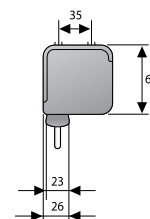

Available dimensions

Minimum width: 180 cm |
Maximum width: 280 cm

Other options

- Extended black drop
- Without border
- Standard (non-CSR) spring

NOT SUITABLE FOR
ULTRA SHORT THROW
PROJECTION

Accessories

- Pull Rod
- BrightSight for safely cleaning the projection surface
- More on page 64

Dimensions and product codes on

101

Triangular slat bar

Integrated mounting brackets

- Matte White**
Viewing Angle: 120°
Gain: 1.0
- Datalux**
Viewing Angle: 70°
Gain: 1.5

SlimScreen

- Basic manual projection screen with spring mechanism.
- Supplied in the most compact case.
- Easy to mount to a wall or ceiling using the integrated mounting brackets on each end cap.
- The screen locks into place at 11 cm intervals for possible height adjustment.
- The intervals are at 15 cm for screen widths of 200 cm.

Available dimensions

Minimum width: 160 cm |
Maximum width: 240 cm

Other options

- Without border

NOT SUITABLE FOR
ULTRA SHORT THROW
PROJECTION

Accessories

- Pull Rod
- BrightSight for safely cleaning the projection surface
- More on page 64