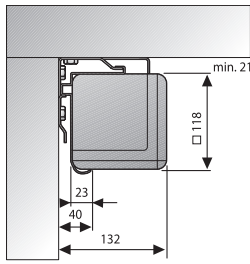

Hapro CSR

- Professional quality manual projection screen with the reliable Controlled Screen Return, available in various aspect ratios and screen surfaces.
- The special Controlled Screen Return spring mechanism for the Hapro CSR is very strong. It retracts the projection surface quickly for the first part and then slows down to roll into the case smoothly.
- The Hapro CSR needs to be fully extracted. There are no intermediate stopping positions.
- Easy to mount onto a wall or ceiling thanks to the Easy Install system.
- The case and the projection screen surface can be made to exactly the right size and the case and slat bar are available in any colour for optimal integration into any interior.
- The triangular slat bar retracts into the case for a clean finish.

Smooth retraction with CSR

Easy Install with metal brackets

Available aspect ratios

Available screen surfaces

Available dimensions

Minimum width: 200 cm
Maximum width: 340 cm

Dimensions and product codes on **82**

Other options

- Without border

Dynamic CSR

- High quality manual projection screen featuring an anodised aluminium case and grey end caps complete with Controlled Screen Return.
- The Dynamic CSR (Controlled Screen Return) allows for the projection screen surface to retract gently into the case in a smooth and controlled manner.
- The Dynamic CSR needs to be fully extracted. There are no intermediate stopping positions.
- Easy to mount onto a wall or ceiling thanks to the supplied brackets which can be positioned laterally.
- The case and the projection screen surface can be made to exactly the right size.
- The Video (4:3), HDTV (16:9) and Wide (16:10) formats feature a 2.5 cm black border all around. The square (1:1) format does not include borders.

Aluminium case

Round slat bar

Available aspect ratios

Available screen surfaces

Available dimensions

Minimum width: 180 cm
Maximum width: 240 cm

Dimensions and product codes on **83**

Accessories