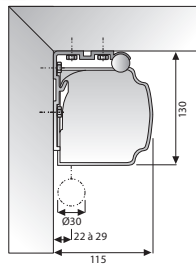

Smooth retraction with CSR

Easy Install with metal brackets

Available aspect ratios

Available screen surfaces

Available dimensions

Minimum width: 200 cm
Maximum width: 340 cm

Dimensions and product codes on **82**

Other options

- Without border

Dynamic CSR

- High quality manual projection screen featuring an anodised aluminium case and grey end caps complete with Controlled Screen Return.
- The Dynamic CSR (Controlled Screen Return) allows for the projection screen surface to retract gently into the case in a smooth and controlled manner.
- The Dynamic CSR needs to be fully extracted. There are no intermediate stopping positions.
- Easy to mount onto a wall or ceiling thanks to the supplied brackets which can be positioned laterally.
- The case and the projection screen surface can be made to exactly the right size.
- The Video (4:3), HDTV (16:9) and Wide (16:10) formats feature a 2.5 cm black border all around. The square (1:1) format does not include borders.

Aluminium case

Round slat bar

Available aspect ratios

Available screen surfaces

Available dimensions

Minimum width: 180 cm
Maximum width: 240 cm

Dimensions and product codes on **83**

Accessories