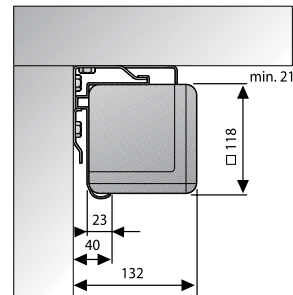

### Available dimensions

Minimum width: 200 cm |  
Maximum width: | 340 cm

### Accessories

- Pull Rod
- BrightSight for safely cleaning the projection surface
- More on page 64

Smooth retraction with CSR

Easy Install with metal brackets

NOT SUITABLE FOR  
ULTRA SHORT THROW  
PROJECTION

Dimensions and product codes on

101