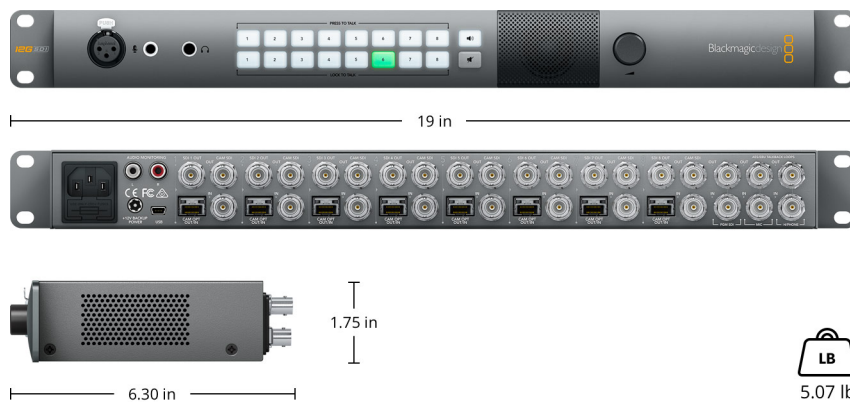

Connections

SDI Program Inputs

1 x 10-bit SD/HD/Ultra HD 4K auto switching program input from switcher, including tally information with 16 channel embedded audio.

SDI Program Outputs

1 x 10-bit SD/HD/Ultra HD 4K auto switching program loop thru output connects to another ATEM Talkback Converter 4K.

Power Requirements

Power Supply

100 - 240V AC input with redundant
12 - 31V DC input.

Power Usage

60 Watts

Physical Specifications

Physical Installation

Physical Installation