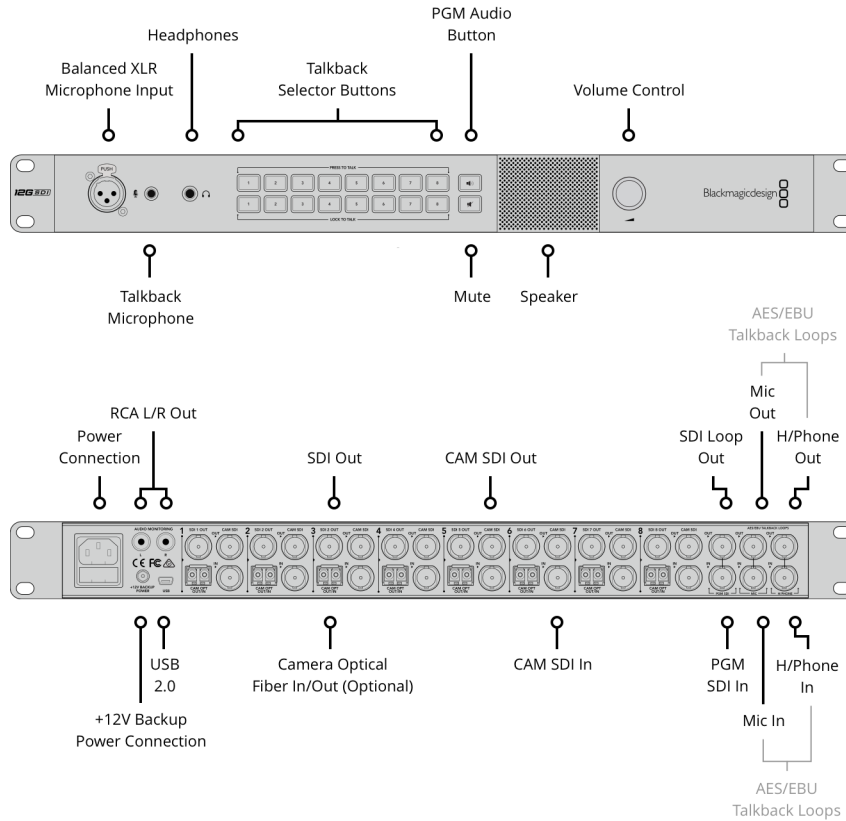

Connections

SDI Program Inputs

1 x 10-bit SD/HD/Ultra HD 4K auto switching program input from switcher, including tally information with 16 channel embedded audio.

SDI Program Outputs

1 x 10-bit SD/HD/Ultra HD 4K auto switching program loop thru output connects to another ATEM Talkback Converter 4K.

Optical Fiber Video Inputs (Optional)

8 x single mode SD/HD/Ultra HD 4K auto switching camera inputs with LC connector.

Optical Fiber Video Outputs (Optional)

8 x single mode SD/HD/Ultra HD 4K auto switching camera outputs with LC connector.

Optical Fiber Audio Inputs

8 x single mode camera audio inputs with LC connector. Channels 1 and 2 are camera audio. Channels 15 and 16 are intercom audio.

Optical Fiber Audio Outputs

8 x single mode camera audio outputs with LC connector. Channels 1 and 2 are camera audio. Channels 15 and 16 are intercom audio.

Computer Interface

1 x mini-B type USB connector for firmware updates.

Standards

SD Video Standards

525i59.94 NTSC, 625i50 PAL

HD Video Standards

720p50, 720p59.94, 720p60
 1080p23.98, 1080p24, 1080p25,
 1080p29.97, 1080p30, 1080p50,
 1080p59.94, 1080p60
 1080PsF23.98, 1080PsF24,
 1080PsF25, 1080PsF29.97, 1080PsF30
 1080i50, 1080i59.94, 1080i60