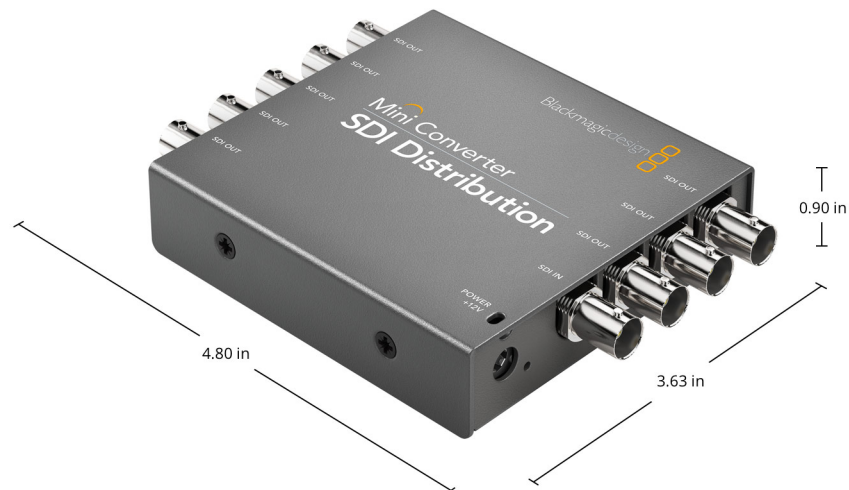

SDI Compliance

SMPTE 259M, SMPTE 292M,
SMPTE 296M, SMPTE 372M,
SMPTE 424M-B and SMPTE 425M

SDI Video Rates

SDI video connections are switchable
between SD, HD, and DCI 2K.

SDI Video Sampling

4:2:2 and 4:4:4

SDI Audio Sampling

Television standard sample rate
of 48 kHz and 24 bit.

SDI Color Precision

4:2:2 and 4:4:4

SDI Color Space

YUV and RGB

SDI Auto Switching

Automatically detects SD,
HD or 3G-SDI.

ASI Support

Yes

Operating Systems

Mac 10.14 Mojave,
Mac 10.15 Catalina or later.

Windows 8.1 and 10.

Power Requirements

Power Supply

+12V universal power supply included
with international socket adapters for
all countries. Cable tie point.

Power Consumption

4.80 Watts

Operational Voltage Range

12 - 31V DC

Physical Specifications