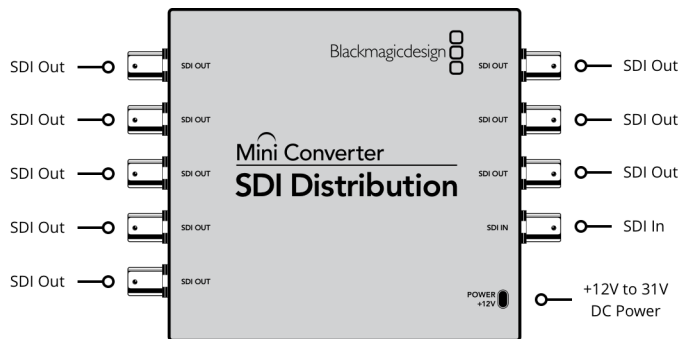

Mini Converter SDI Distribution

Now you can distribute a single SD or HD-SDI connection to up to 8 different SDI outputs at the same time! You get a true 3G-SDI design with fully re-clocked outputs and automatic switching between all SD and HD formats up to 1080p60. You also get support for all ASI, ancillary and embedded audio formats. Mini Converter SDI Distribution is the perfect SD/HD SDI distribution converter for when you don't need the cost of the Ultra HD model!

Connections

SDI Video Inputs

1 x SDI Video Input. Switchable between SD, HD and 3G-SDI.

SDI Video Outputs

8 outputs automatically match the SDI video input.

Multi Rate Support

Auto detection of SD, HD or 3G-SDI.

Reclocking

Yes

Standards

SD Video Standards

525i59.94 NTSC, 625i50 PAL

HD Video Standards

720p50, 720p59.94, 720p60, 1080i50, 1080i59.94, 1080i60, 1080p23.98, 1080PsF23.98, 1080p24, 1080PsF24, 1080p25, 1080PsF25, 1080p29.97, 1080PsF29.97, 1080p30, 1080PsF30, 1080p50, 1080p59.94, 1080p60.