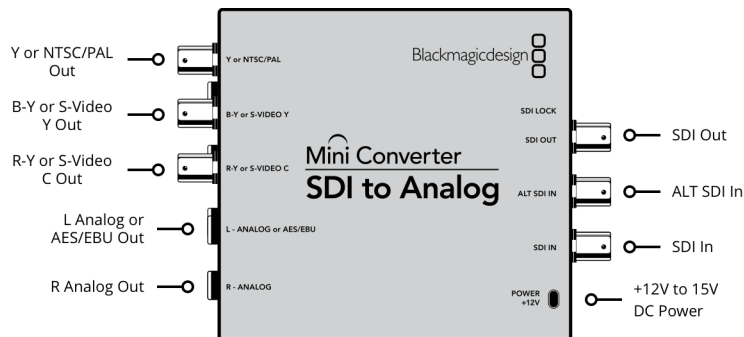

Mini Converter SDI to Analog

The perfect way to convert from SD and HD-SDI to analog component, s-video or NTSC/PAL composite. Mini Converter SDI to analog supports all SD and HD input formats up to 1080p30 and includes a down converter for when you need to convert from HD to standard definition analog formats such as s-video and composite. Audio can be de-embedded to balanced analog or AES/EBU. Mini Converter SDI to Analog is ideal for converting to older analog equipment when you don't need the extra cost of the 6G-SDI 4K model.

Connections

SDI Video Inputs

1 x SD, HD or 1.5G-SDI. 1 x ALT SDI Input for automatic switch over if main input fails.

SDI Video Outputs

1 x SDI Loop Output.

SDI Rates

270Mb, 1.5G

Analog Video Outputs

NTSC, PAL, S-Video and component SD/HD from 1.5G-SDI input.

Analog Audio Outputs

2 channels of professional balanced analog audio with standard 1/4 inch jack connections.

Digital Audio Outputs

2 channels of balanced AES/EBU audio.

SDI Redundant Input

Automatically switches over if main SDI input is lost.

Multi Rate Support

Auto detection of SD, HD or 1.5G-SDI.

Updates and Configuration

USB

Reclocking

Yes