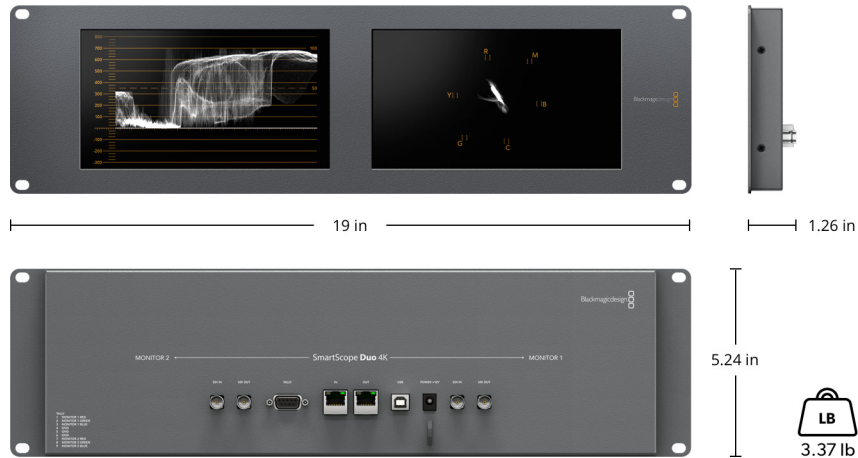

12V universal power supply included with international socket adapters for all countries.

Power Consumption

< 20 Watts

Operational Voltage Range

12V - 15V

Physical Specifications

Environmental Specifications