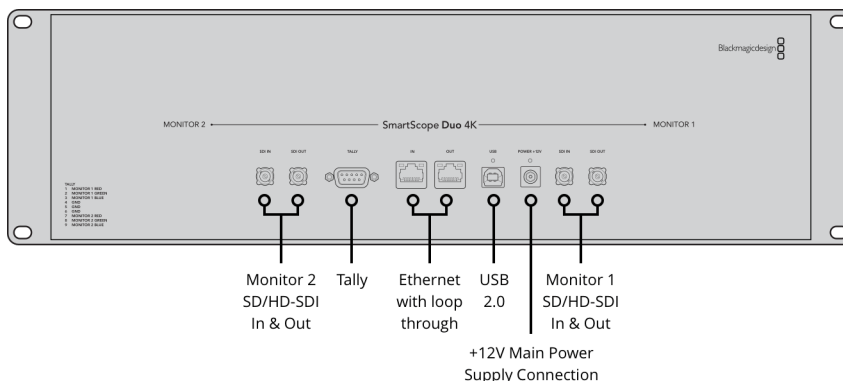

Connections

SDI Video Input

Automatically switches between SD, HD and 6G-SDI. Reclocked loop through output.

SDI Video Output

1 x 10 bit loop through SD, HD and 6G-SDI switchable.

SDI Audio Input

16 channels embedded in SD, HD and UHD.

SDI Audio Output

16 channels embedded in SD, HD and UHD.

Multi Rate Support

Standard definition SDI, high definition SDI and 6G-SDI.

Tally

9-pin D connector

Standards

SD Format Support