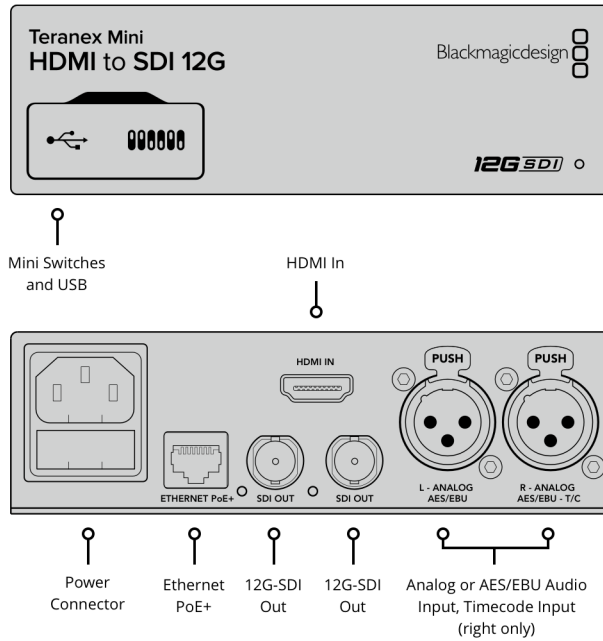

SDI Output Standards

SD Video Standards

525i59.94 NTSC, 625i50 PAL

HD Video Standards

720p50, 720p59.94, 720p60
1080p23.98, 1080p24, 1080p25,
1080p29.97, 1080p30, 1080p50,
1080p59.94, 1080p60
1080i50, 1080i59.94, 1080i60

2K Video Standards

2K DCI 23.98p, 2K DCI 24p, 2K
DCI 25p

Ultra HD Video Standards

2160p23.98, 2160p24, 2160p25,
2160p29.97, 2160p30, 2160p50,
2160p59.94, 2160p60

4K Video Standards

4K DCI 23.98p, 4K DCI 24p, 4K DCI
25p

SDI Compliance

SMPTE 259M, SMPTE 292M, SMPTE
296M, SMPTE 372M, SMPTE 424M,
SMPTE 425M Level A and B, SMPTE
2081-1, SMPTE 2081-10, SMPTE
2082-1 and SMPTE 2082-10

SDI Video Rates

SDI video connections are auto
switching between standard
definition SDI, high definition 3G-SDI,
6G-SDI, and 12G-SDI.

SDI Video Sampling

4:2:2

SDI Audio Sampling

Television standard sample rate of 48
kHz and 24-bit.

SDI Color Precision

4:2:2

SDI Color Space

YUV

HDMI Input Standards

SD Video Standards

525i59.94 NTSC, 625i50 PAL

HD Video Standards

720p50, 720p59.94, 720p60
1080p23.98, 1080p24, 1080p25,
1080p29.97, 1080p30, 1080p50,
1080p59.94, 1080p60
1080i50, 1080i59.94, 1080i60

2K Video Standards

1080p23.98, 1080p24, 1080p25

Ultra HD Video Standards

2160p23.98, 2160p24, 2160p25,
2160p29.97, 2160p30, 2160p50,
2160p59.94, 2160p60