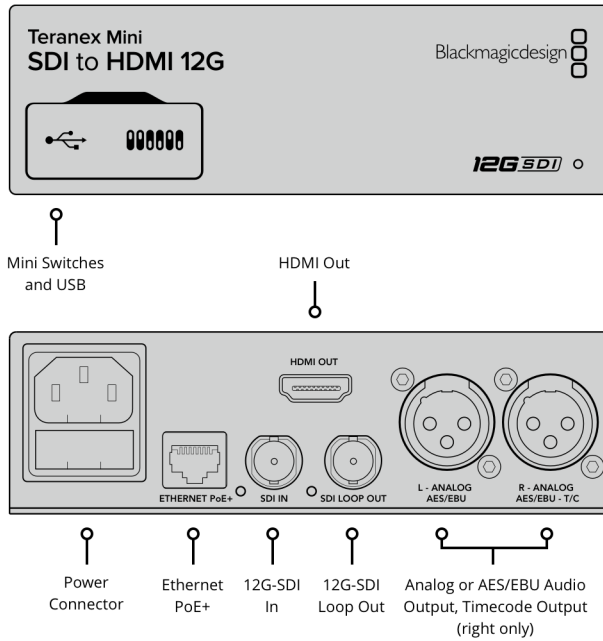

2 channels professional balanced analog audio via XLR connectors. Right XLR can be configured for Timecode output.

Digital Audio Outputs

4 channels professional 110Ω balanced digital audio via XLR connectors. Right XLR can be configured for Timecode output.

Embedded Audio Support

8 channels.

Multi Rate Support

270MB, 1.5G, 3G, 6G and 12G.

Updates and Configuration

USB or Ethernet.

Reclocking

Yes