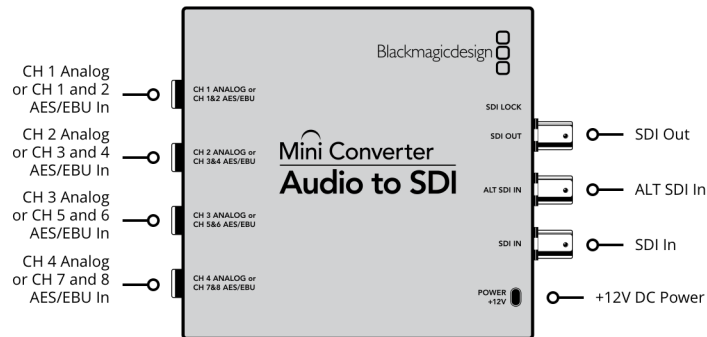

Mini Converter Audio to SDI

Embed audio into any SDI source in SD and HD formats up to 1080p60! Audio is input as balanced analog or AES/EBU using ¼ inch connectors from equipment such as mixers and analog decks. Mini Converter Audio to SDI is the ideal SD/HD SDI audio embedder for when you don't need the cost of the Ultra HD model!

Connections

SDI Video Inputs

1 x SD, HD or 3G-SDI. 1 x ALT SDI Input for automatic switch over if main input fails.

SDI Video Outputs

1 x Embedded SDI Output.

Analog Audio Inputs

4 channels of balanced analog audio.

Digital Audio Inputs

8 channels of balanced AES/EBU audio.

SDI Redundant Input

Automatically switches over if main SDI input is lost.

Multi Rate Support

Auto detection of SD, HD or 3G-SDI.

Updates and Configuration

Via USB 2.0 high speed. (480 Mb/s)

Reclocking

Yes

Standards

SD Video Standards

525i59.94 NTSC, 625i50 PAL

HD Video Standards

720p50, 720p59.94, 720p60,
1080p23.98, 1080p24, 1080p25,
1080p29.97, 1080p30, 1080p50,
1080p59.94, 1080p60 1080PsF23.98,
1080PsF24, 1080PsF25,
1080PsF29.97, 1080PsF30, 1080i50,
1080i59.94, 1080i60