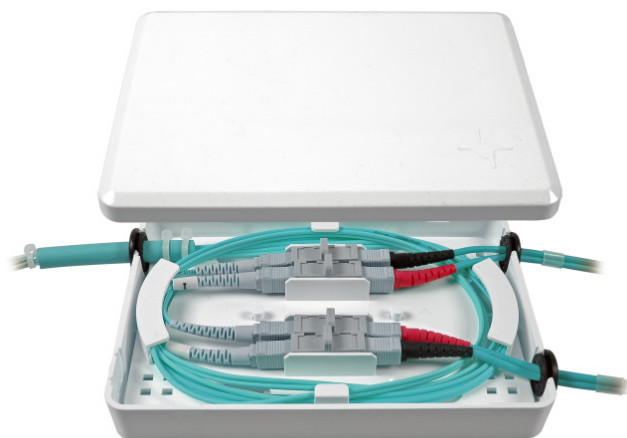

DATASHEET

Micro Splice Distributor for 4 Adapter with SC simplex hole

Description

Plastic splice box including accessories:

1 x adapter plate for 4 x SC simplex adapters

1 x splice holder for 5 splices, 2 x cable clips

4 x cable grommets, 4 x cable ties

Wall- mounting or cable duct installation possible

2 cable entries (top/bottom) or 1 x through rear wall possible

For connection of optical fiber cable via splice or for max. 4 fibres via connector

Dimensions: 160x110x30mm

General data

Mounting method	other
With housing	True
With front plate	True
With pigtails	False
Type of connector external	SC
Type of connector interior	SC

Dimensions

Height	110.0 mm
Width	160.0 mm
Depth	30.0 mm

This datasheet was created automatically on 18-11-2020 . Technical changes reserved.

Micro Splice Distributor for 4 Adapter with SC simplex hole

Technical drawings

	<p>53701.1V2</p>	<p>Montageanweisung Installation Instructions</p>	<p>1</p>	<p>4</p>
			<p>Basissplatte 1x</p> <p>2</p>	<p>Kabelbinder</p> <p>3</p>
<p>Lieferumfang: Deckel 1x, Mittelplatte 1x, Basissplatte 1x</p>		<p>Spleißhalter f. 5 Spleiße 1x</p>		