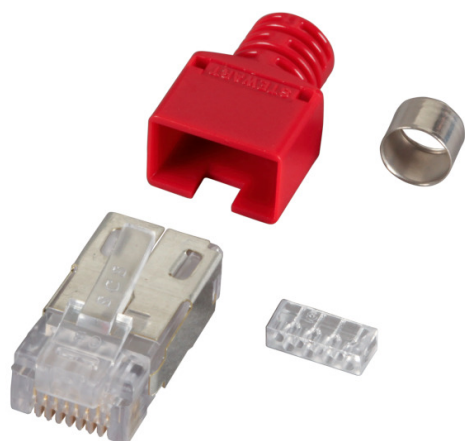

DATASHEET

RJ45 Stewart Connector Set STP, SS37 Cat.5e, red

Cat.5E

Description

Up to 100 MHz (Cat.5e)
 For stranded and solid wires
 Shielded version
 Core insulation about 0.9 - 1.0 mm
 Cable diameter max. 5.72 mm
 The set consists of RJ plug, anti-kink sleeve and guide plate
 Suitable crimping tool 39946.1

General data

Category	5E
Model	jack (jack)
Connection type	crimp
Type of connector	RJ45 8(8)
Screened	True
AWG-range for litz wire conductor	26 - 28
AWG-range for solid core	26 - 28
Special tool necessary	True
Suitable for round cable	True
Suitable for flat cable	False
Suitable for litz wire conductor	True
Suitable for solid core	False

Available variants

Article no.	Title	Colour
H7515.16-50	Stewart SS37 50pcs. Connector Set, red	red

This datasheet was created automatically on 18-11-2020 . Technical changes reserved.

DATASHEET

RJ45 Stewart Connector Set STP, SS37 Cat.5e, red