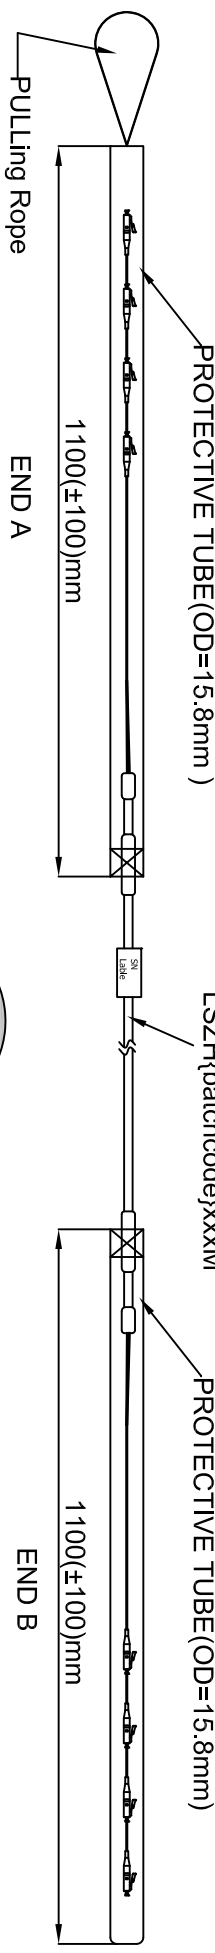

REV.	REVISION	DATE

TEXT PRINTING:
 ACT Premium Multi mode Fiber Optic 4c Tight Buffer Cable 50/125um OM4
 LSZH(patchcode}xxxxM
 PROTECTIVE TUBE(OD=15.8mm)

CABLE CONSTRUCTION

Remark:
 1.Insertion Loss < 0.20dB
 Return Loss > 35dB

Radius of Curvature: 7~12mm
 Vertex Offset: 0um~30um
 Fiber Height Spherical: ~30nm~30nm

RL2210	100	100	328.1(100000)	4XLC-4XLC 50/125 OM4 TB 100M
RL2209	90	90	295.3(90000)	4XLC-4XLC 50/125 OM4 TB 90.0M
RL2208	80	80	262.5(80000)	4XLC-4XLC 50/125 OM4 TB 80.0M
RL2207	70	70	229.7(70000)	4XLC-4XLC 50/125 OM4 TB 70.0M
RL2206	60	60	196.9(60000)	4XLC-4XLC 50/125 OM4 TB 60.0M
RL2205	50	50	164.0(50000)	4XLC-4XLC 50/125 OM4 TB 50.0M
RL2204	40	40	131.2(40000)	4XLC-4XLC 50/125 OM4 TB 40.0M
RL2203	30	30	98.4(30000)	4XLC-4XLC 50/125 OM4 TB 30.0M
RL2202	20	20	65.6(20000)	4XLC-4XLC 50/125 OM4 TB 20.0M
RL2201	10	10	32.8(10000)	4XLC-4XLC 50/125 OM4 TB 10.0M
PART NO.	**	xx	L	DESCRIPTION

ITEM	Q'TY	PART NO.	DESCRIPTION
PART LIST			

CUSTOMER APPROVAL:		DATE:	
			
DRAWN BY	DATE	UNIT:	TITLE:
Vernon	2015/1/07	Inches[mm]	LC - LC 50/125 OM4 LSZH MAGENTA
CHECKED BY	DATE	CUSTOMER	CUSTOMER PART NO.
Wale	2015/1/08		
APPROVED BY	DATE	DRAWING NO.	Ref. NO.
David	2015/1/08		RL22**
SALE BY	DATE	TRENDX PART NO.	REV.
			A