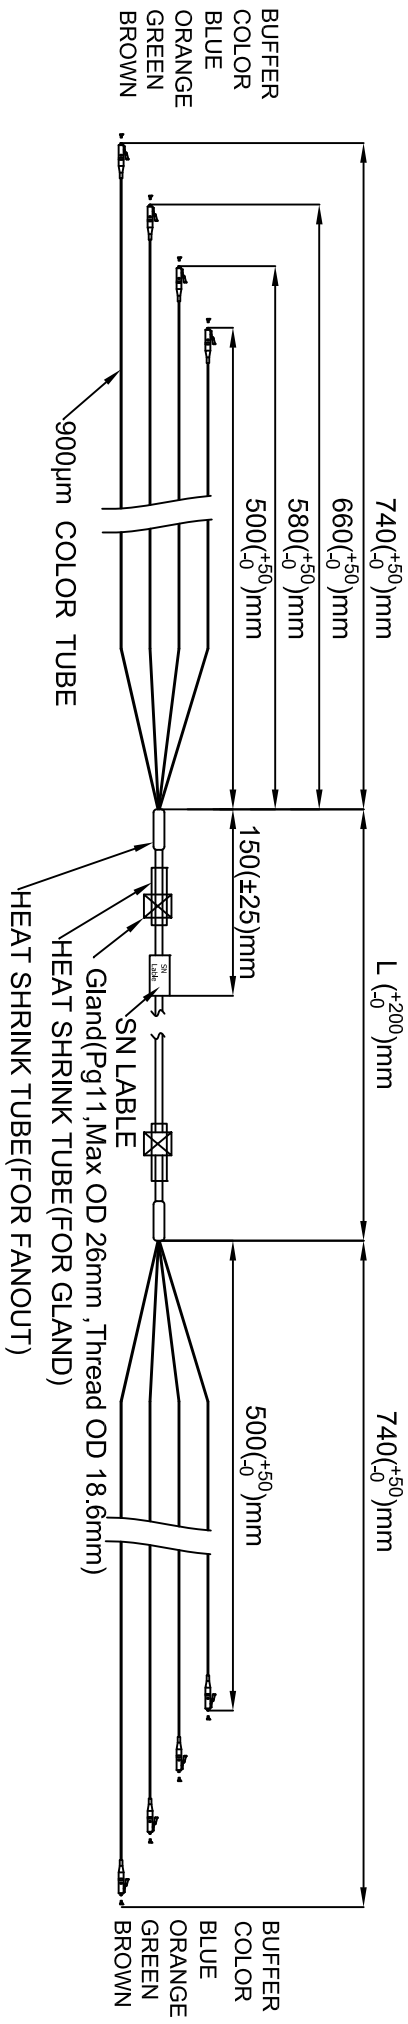

REV.	REVISION	DATE

TEXT PRINTING:
 ACT Premium Multi mode Fiber Optic 4c Tight Buffer Cable 50/125um OM4
 LSZH(patchcode}xxxxM
 PROTECTIVE TUBE(OD=15.8mm)

CABLE CONSTRUCTION

Remark:
 1.Insertion Loss < 0.20dB
 Return Loss > 35dB

Radius of Curvature: 7~12mm
 Vertex Offset: 0um~30um
 Fiber Height Spherical: ~30nm~30nm

RL2210	100	100	328.1(100000)	4XLC-4XLC 50/125 OM4 TB 100M
RL2209	90	90	295.3(90000)	4XLC-4XLC 50/125 OM4 TB 90.0M
RL2208	80	80	262.5(80000)	4XLC-4XLC 50/125 OM4 TB 80.0M
RL2207	70	70	229.7(70000)	4XLC-4XLC 50/125 OM4 TB 70.0M
RL2206	60	60	196.9(60000)	4XLC-4XLC 50/125 OM4 TB 60.0M
RL2205	50	50	164.0(50000)	4XLC-4XLC 50/125 OM4 TB 50.0M
RL2204	40	40	131.2(40000)	4XLC-4XLC 50/125 OM4 TB 40.0M
RL2203	30	30	98.4(30000)	4XLC-4XLC 50/125 OM4 TB 30.0M
RL2202	20	20	65.6(20000)	4XLC-4XLC 50/125 OM4 TB 20.0M
RL2201	10	10	32.8(10000)	4XLC-4XLC 50/125 OM4 TB 10.0M
PART NO.	**	xx	L	DESCRIPTION

ITEM	Q'TY	PART NO.	DESCRIPTION
PART LIST			

CUSTOMER APPROVAL:		DATE:	
			
DRAWN BY	DATE	UNIT:	TITLE:
Vernon	2015/1/07	Inches[mm]	LC - LC 50/125 OM4 LSZH MAGENTA
CHECKED BY	DATE	CUSTOMER	CUSTOMER PART NO.
Wale	2015/1/08		
APPROVED BY	DATE	DRAWING NO.	Ref. NO.
David	2015/1/08		RL22**
SALE BY	DATE	TRENDX PART NO.	REV.
			A