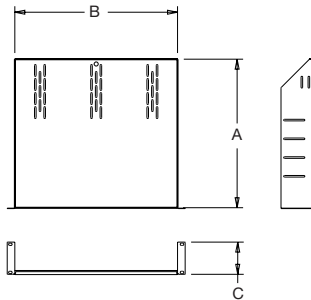

IRCS-1824

factory configuration
 (3) 2 space 16" [406] deep shelves
 (3) 2 space blank panels

IRCS-2724

factory configuration
 (4) 2 space 16" [406] deep shelves
 (1) 2 space 18" [457] deep shelf
 (5) 2 space blank panels

IRCS-3524

factory configuration
 (5) 2 space 16" [406] deep shelves
 (1) 2 space 18" [457] deep shelf
 (1) 3 space 20" [507] deep shelf
 (7) 2 space blank panels

IRCS-4224

factory configuration
 (5) 2 space 16" [406] deep shelves
 (2) 2 space 18" [457] deep shelves
 (2) 3 space 20" [507] deep shelves
 (9) 2 space blank panels

equipment shelf

Shelf Size	Weight Rating	"A" Usable Depth	"B" Usable Width	Rack Spaces
2 SP 16" shelf	50 lbs	15.86 [403]	17.38 [441]	2
2 SP 18" shelf	50 lbs	17.86 [454]	17.38 [441]	2
3 SP 20" shelf	100 lbs	19.86 [504]	17.38 [441]	3