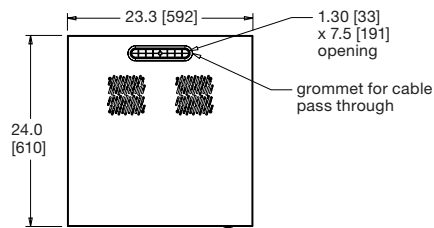

IRCS-4224

specifications:

EIA compliant 19" equipment rack shall be Middle Atlantic Products model #IRCS-__24 (see chart for available models). Overall dimensions of IRCS shall be __mm H x 592mm W" x 610mm D (refer to chart). Useable height of IRCS shall be __ racking spaces, useable depth shall be 513mm. IRCS shall come equipped with two pairs of adjustable steel rackrail with tapped 10-32 mounting holes in universal EIA spacing, black e-coat finish and numbered racking spaces. IRCS shall be of fully welded construction. IRCS shall include locking reversible tempered glass front door with a push-button latch. IRCS shall include solid locking rear and side panels. IRCS shall include locking swivel casters and leveling feet. IRCS shall have a top mounted grommet with an opening of 33mm x 191mm for cable pass through. IRCS shall have a 305mm x 305mm and 33mm x 191mm bottom opening. IRCS shall come preconfigured with shelves and blank panels, please refer to chart. IRCS shall be finished in an environmentally friendly, durable metallic grey powdercoat. Fully welded construction shall provide UL Listed load capacity of ___kg.(refer to chart.) IRCS shall be UL Listed in the US and Canada. IRCS shall be GREENGUARD Indoor Air Quality Certified for Children and Schools. IRCS shall comply with requirements of RoHS EU Directive 2002 / 95 / EC. IRCS shall be manufactured by an ISO 9001 and ISO 14001 registered company. IRCS enclosure shall be warranted to be free from defects in material or workmanship under normal use and conditions for the lifetime of the rack.

middleatlantic.com | middleatlantic.ca

IRCS Series

basic dimensions

all dimensions in inches unless otherwise noted [all dimensions in brackets are in millimeters]

top view

bottom view

front view

side view