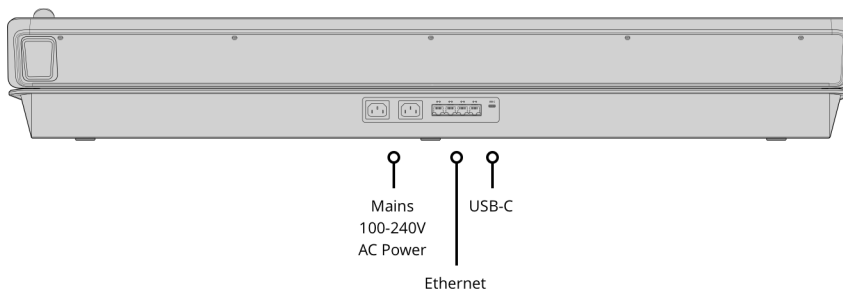

Software Updates

1 x USB-C for firmware updates.

Product Specifics

Number of Mix Effects Rows 4	Crosspoint Label 10 rows 24 character LCD	DSK Transition Selectors Auto, Cut, Tie/Preview x 4
Direct Cross Points 40	Next Transition Selectors 4 x BKG, Key 1 - Key 4.	Preview Transition 4
Shifted Cross Points 80	On-Air indicator 20	Transition Rate Displays Via main menu
Crosspoint Button Type Tri-Color LED	Power Status Indicators None	LCD Menu Displays 4