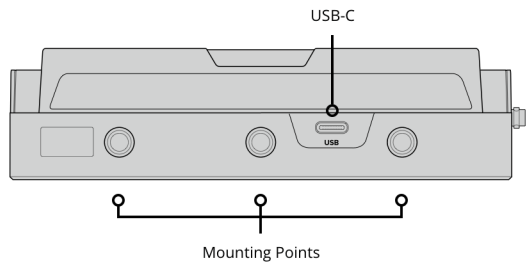

5 Inch 1080p60 Touchscreen