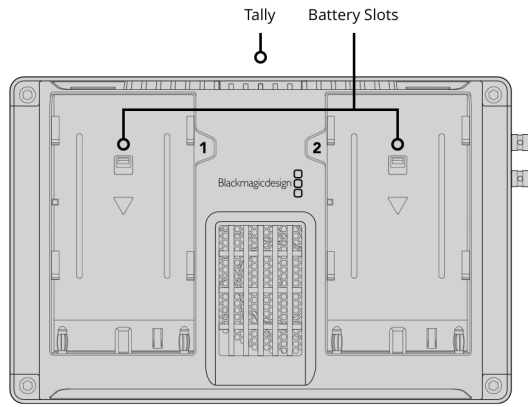

5 Inch 1080p60 Touchscreen