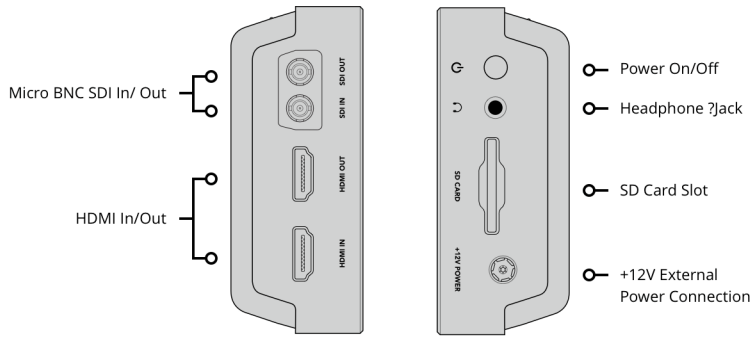

5 Inch 1080p60 Touchscreen