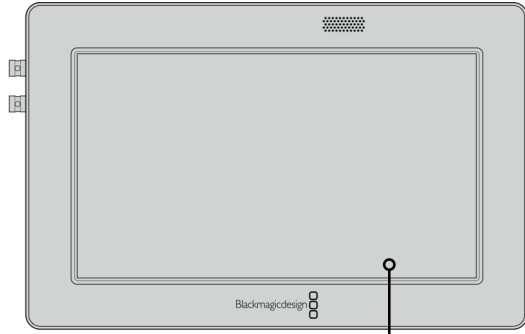

1 x UHS-I SD slot.

Storage Type

SDXC UHS-I and SDHC UHS-I SD cards.

Supports DS, HS, SDR12, SDR25, DDR50, SDR50 and SDR104 SD cards.

Computer Interface

1 x USB Type-C for initial setup, software updates and Video Assist Utility software control.