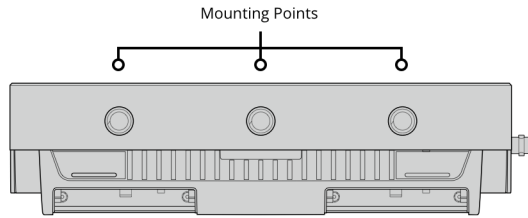

1 x UHS-I SD slot.

Storage Type

SDXC UHS-I and SDHC UHS-I SD cards.

Supports DS, HS, SDR12, SDR25, DDR50, SDR50 and SDR104 SD cards.

Computer Interface

1 x USB Type-C for initial setup, software updates and Video Assist Utility software control.