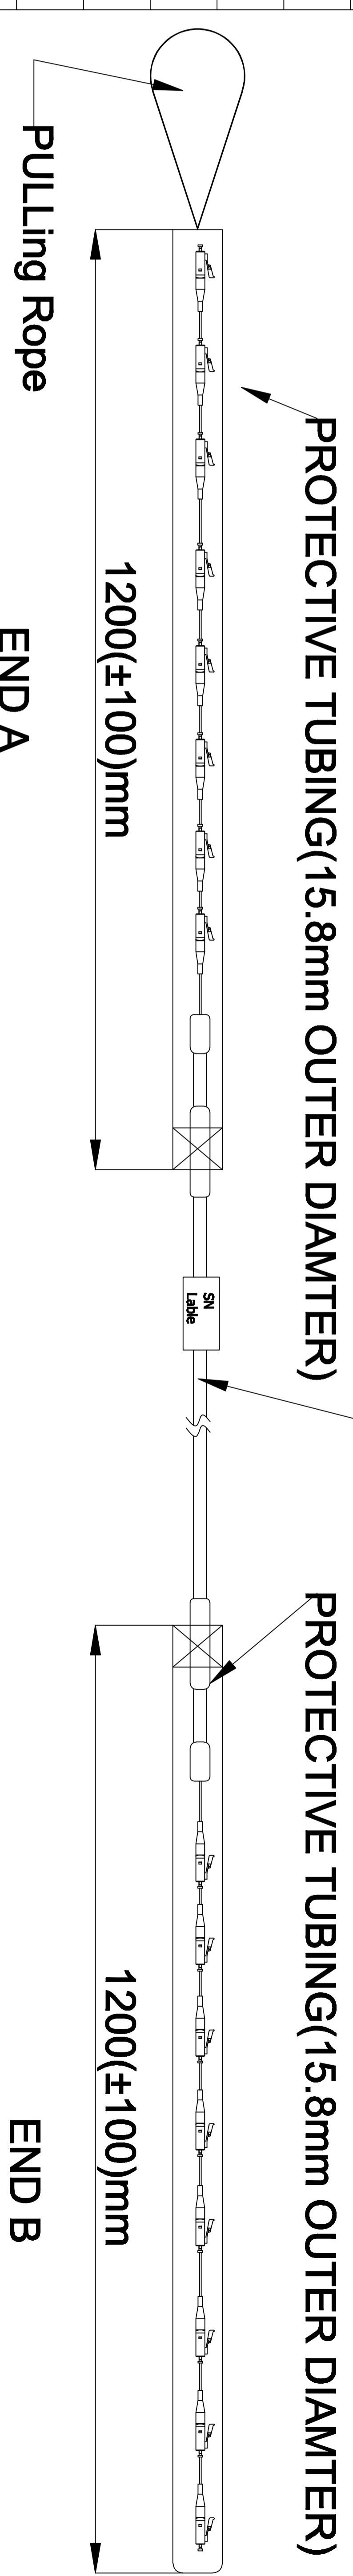

REV.	REVISION	DATE

BUFFER  
COLOR  
BLUE  
YELLOW  
GREEN  
BROWN  
GRAY  
WHITE  
RED  
BLACK

BUFFER  
COLOR  
BLUE  
YELLOW  
GREEN  
BROWN  
GRAY  
WHITE  
RED  
BLACK

RL4130	300	300	984.2'(300000)	8XLC-8XLC 9/125 SM Loose tube 300M
RL4120	200	200	656.1'(200000)	8XLC-8XLC 9/125 SM Loose tube 200M
RL4119	190	190	623.3'(190000)	8XLC-8XLC 9/125 SM Loose tube 190M
RL4118	180	180	590.5'(180000)	8XLC-8XLC 9/125 SM Loose tube 180M
RL4117	170	170	557.7'(170000)	8XLC-8XLC 9/125 SM Loose tube 170M
RL4116	160	160	524.9'(160000)	8XLC-8XLC 9/125 SM Loose tube 160M
RL4115	150	150	492.1'(150000)	8XLC-8XLC 9/125 SM Loose tube 150M
RL4114	140	140	459.3'(140000)	8XLC-8XLC 9/125 SM Loose tube 140M
RL4113	130	130	426.5'(130000)	8XLC-8XLC 9/125 SM Loose tube 130M
RL4112	120	120	393.7'(120000)	8XLC-8XLC 9/125 SM Loose tube 120M
RL4111	110	110	360.8'(110000)	8XLC-8XLC 9/125 SM Loose tube 110M
RL4110	100	100	328.1'(100000)	8XLC-8XLC 9/125 SM Loose tube 100M
RL4109	90	90	295.3'(90000)	8XLC-8XLC 9/125 SM Loose tube 90M
RL4108	80	80	262.5'(80000)	8XLC-8XLC 9/125 SM Loose tube 80M
RL4107	70	70	229.7'(70000)	8XLC-8XLC 9/125 SM Loose tube 70M
RL4106	60	60	196.9'(60000)	8XLC-8XLC 9/125 SM Loose tube 60M
RL4105	50	50	164.0'(50000)	8XLC-8XLC 9/125 SM Loose tube 50M
RL4104	40	40	131.2'(40000)	8XLC-8XLC 9/125 SM Loose tube 40M
RL4103	30	30	98.4'(30000)	8XLC-8XLC 9/125 SM Loose tube 30M
RL4102	20	20	65.6'(20000)	8XLC-8XLC 9/125 SM Loose tube 20M
RL4101	10	10	32.8'(10000)	8XLC-8XLC 9/125 SM Loose tube 10M
PART NO.	**	xx	L	DESCRIPTION

TEXT PRINTING:  
ACT Premium single mode Fiber Optic 8c Loose Tube Cable 9/125um G657A1  
LSZH{batchcode}xxxM

Remark:  
1. Insertion Loss ≤ 0.20dB  
Return Loss ≥ 55dB  
2. 3D of UPC  
Radius of Curvature: 7~12mm  
Vertex Offset: 0um~30um  
Fiber Height Spherical: ~30nm~30nm