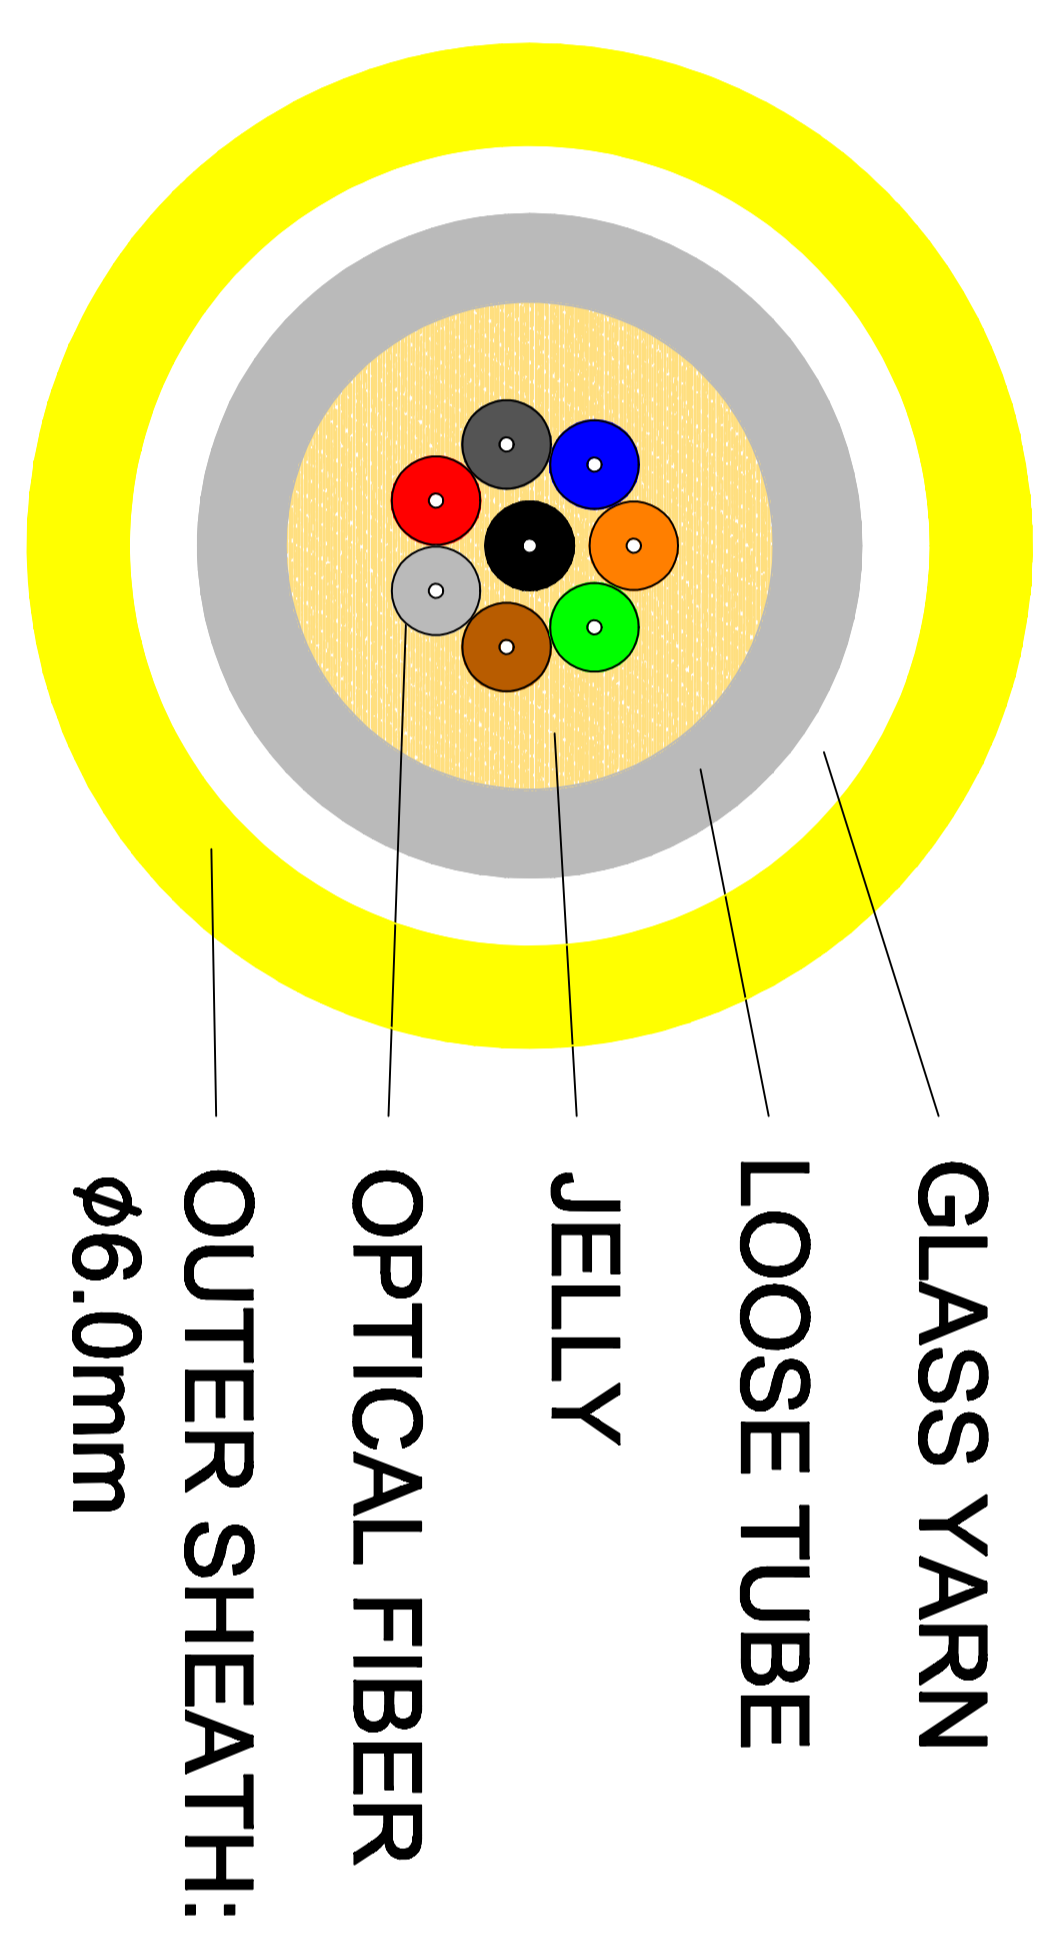

REV.	REVISION	DATE

BUFFER  
COLOR  
BLUE  
YELLOW  
GREEN  
BROWN  
GRAY  
WHITE  
RED  
BLACK

BUFFER  
COLOR  
BLUE  
YELLOW  
GREEN  
BROWN  
GRAY  
WHITE  
RED  
BLACK

RL4130	300	300	984.2'(300000)	8XLC-8XLC 9/125 SM Loose tube 300M
RL4120	200	200	656.1'(200000)	8XLC-8XLC 9/125 SM Loose tube 200M
RL4119	190	190	623.3'(190000)	8XLC-8XLC 9/125 SM Loose tube 190M
RL4118	180	180	590.5'(180000)	8XLC-8XLC 9/125 SM Loose tube 180M
RL4117	170	170	557.7'(170000)	8XLC-8XLC 9/125 SM Loose tube 170M
RL4116	160	160	524.9'(160000)	8XLC-8XLC 9/125 SM Loose tube 160M
RL4115	150	150	492.1'(150000)	8XLC-8XLC 9/125 SM Loose tube 150M
RL4114	140	140	459.3'(140000)	8XLC-8XLC 9/125 SM Loose tube 140M
RL4113	130	130	426.5'(130000)	8XLC-8XLC 9/125 SM Loose tube 130M
RL4112	120	120	393.7'(120000)	8XLC-8XLC 9/125 SM Loose tube 120M
RL4111	110	110	360.8'(110000)	8XLC-8XLC 9/125 SM Loose tube 110M
RL4110	100	100	328.1'(100000)	8XLC-8XLC 9/125 SM Loose tube 100M
RL4109	90	90	295.3'(90000)	8XLC-8XLC 9/125 SM Loose tube 90M
RL4108	80	80	262.5'(80000)	8XLC-8XLC 9/125 SM Loose tube 80M
RL4107	70	70	229.7'(70000)	8XLC-8XLC 9/125 SM Loose tube 70M
RL4106	60	60	196.9'(60000)	8XLC-8XLC 9/125 SM Loose tube 60M
RL4105	50	50	164.0'(50000)	8XLC-8XLC 9/125 SM Loose tube 50M
RL4104	40	40	131.2'(40000)	8XLC-8XLC 9/125 SM Loose tube 40M
RL4103	30	30	98.4'(30000)	8XLC-8XLC 9/125 SM Loose tube 30M
RL4102	20	20	65.6'(20000)	8XLC-8XLC 9/125 SM Loose tube 20M
RL4101	10	10	32.8'(10000)	8XLC-8XLC 9/125 SM Loose tube 10M
PART NO.	**	xx	L	DESCRIPTION

ITEM	QTY	PART NO.	DESCRIPTION

DESCRIPTION	PART LIST

<b>CUSTOMER APPROVAL:</b>		<b>DATE:</b>	
			
DRAWN BY	Peter	UNIT:	Inches[mm]
CHECKED BY	Wale	DATE:	2018/07/05
APPROVED BY	David	DATE:	2018/07/05
SALE BY		TITLE:	8 x LC - 8 x LC9/125µm SM Loose Tube Indoor/Outdoor Cable
		CUSTOMER	
		CUSTOMER PART NO.	RL41**
		DRAWING NO.	
		Ref. NO.	
		REV.	C
		TRENDEX PART NO.	