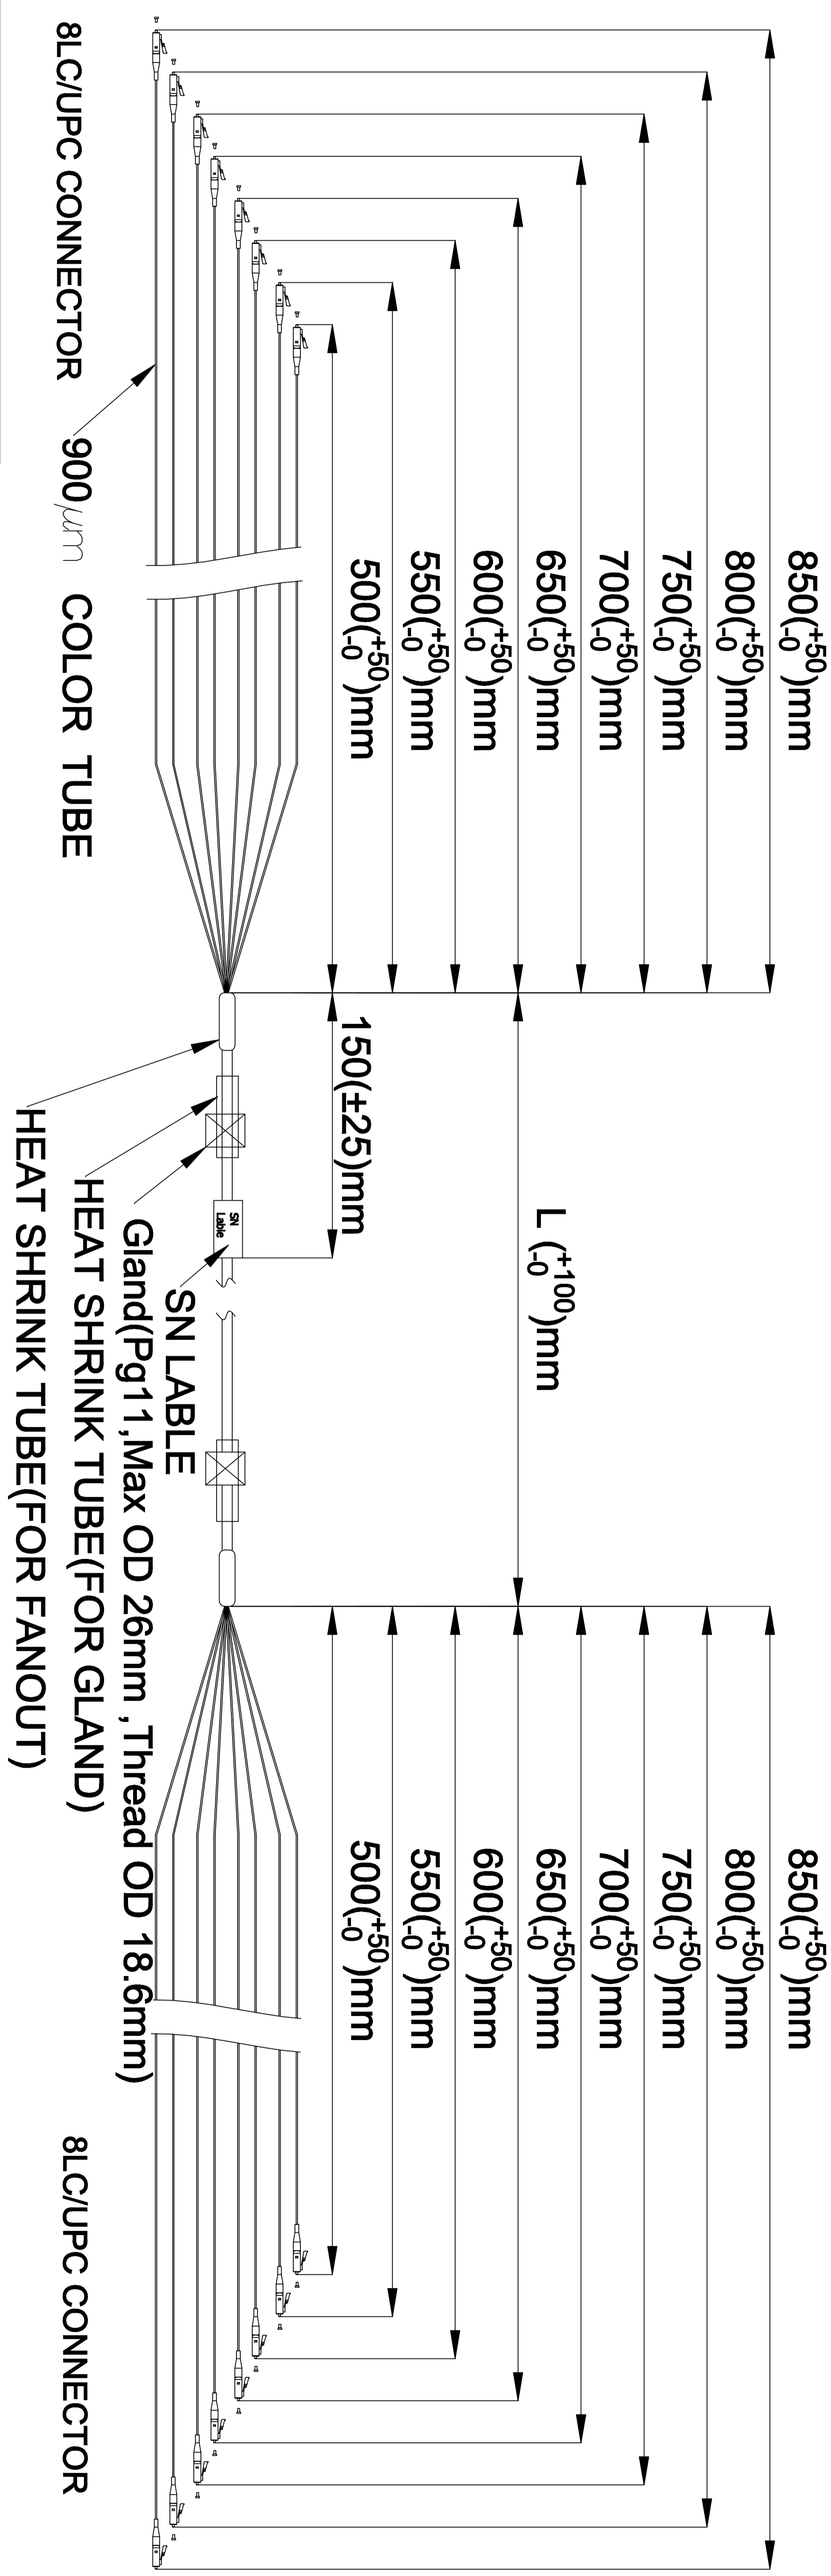

REV.	REVISION	DATE

BUFFER  
COLOR  
BLUE  
YELLOW  
GREEN  
BROWN  
GRAY  
WHITE  
RED  
BLACK

BUFFER  
COLOR  
BLUE  
YELLOW  
GREEN  
BROWN  
GRAY  
WHITE  
RED  
BLACK

RL4130	300	300	984.2'(300000)	8XLC-8XLC 9/125 SM Loose tube 300M
RL4120	200	200	656.1'(200000)	8XLC-8XLC 9/125 SM Loose tube 200M
RL4119	190	190	623.3'(190000)	8XLC-8XLC 9/125 SM Loose tube 190M
RL4118	180	180	590.5'(180000)	8XLC-8XLC 9/125 SM Loose tube 180M
RL4117	170	170	557.7'(170000)	8XLC-8XLC 9/125 SM Loose tube 170M
RL4116	160	160	524.9'(160000)	8XLC-8XLC 9/125 SM Loose tube 160M
RL4115	150	150	492.1'(150000)	8XLC-8XLC 9/125 SM Loose tube 150M
RL4114	140	140	459.3'(140000)	8XLC-8XLC 9/125 SM Loose tube 140M
RL4113	130	130	426.5'(130000)	8XLC-8XLC 9/125 SM Loose tube 130M
RL4112	120	120	393.7'(120000)	8XLC-8XLC 9/125 SM Loose tube 120M
RL4111	110	110	360.8'(110000)	8XLC-8XLC 9/125 SM Loose tube 110M
RL4110	100	100	328.1'(100000)	8XLC-8XLC 9/125 SM Loose tube 100M
RL4109	90	90	295.3'(90000)	8XLC-8XLC 9/125 SM Loose tube 90M
RL4108	80	80	262.5'(80000)	8XLC-8XLC 9/125 SM Loose tube 80M
RL4107	70	70	229.7'(70000)	8XLC-8XLC 9/125 SM Loose tube 70M
RL4106	60	60	196.9'(60000)	8XLC-8XLC 9/125 SM Loose tube 60M
RL4105	50	50	164.0'(50000)	8XLC-8XLC 9/125 SM Loose tube 50M
RL4104	40	40	131.2'(40000)	8XLC-8XLC 9/125 SM Loose tube 40M
RL4103	30	30	98.4'(30000)	8XLC-8XLC 9/125 SM Loose tube 30M
RL4102	20	20	65.6'(20000)	8XLC-8XLC 9/125 SM Loose tube 20M
RL4101	10	10	32.8'(10000)	8XLC-8XLC 9/125 SM Loose tube 10M
PART NO.	**	xx	L	DESCRIPTION

TEXT PRINTING:  
ACT Premium single mode Fiber Optic 8c Loose Tube Cable 9/125um G657A1  
LSZH{batchcode}xxxM

Remark:  
1. Insertion Loss ≤ 0.20dB  
Return Loss ≥ 55dB  
2. 3D of UPC  
Radius of Curvature: 7~12mm  
Vertex Offset: 0um~30um  
Fiber Height Spherical: ~30nm~30nm