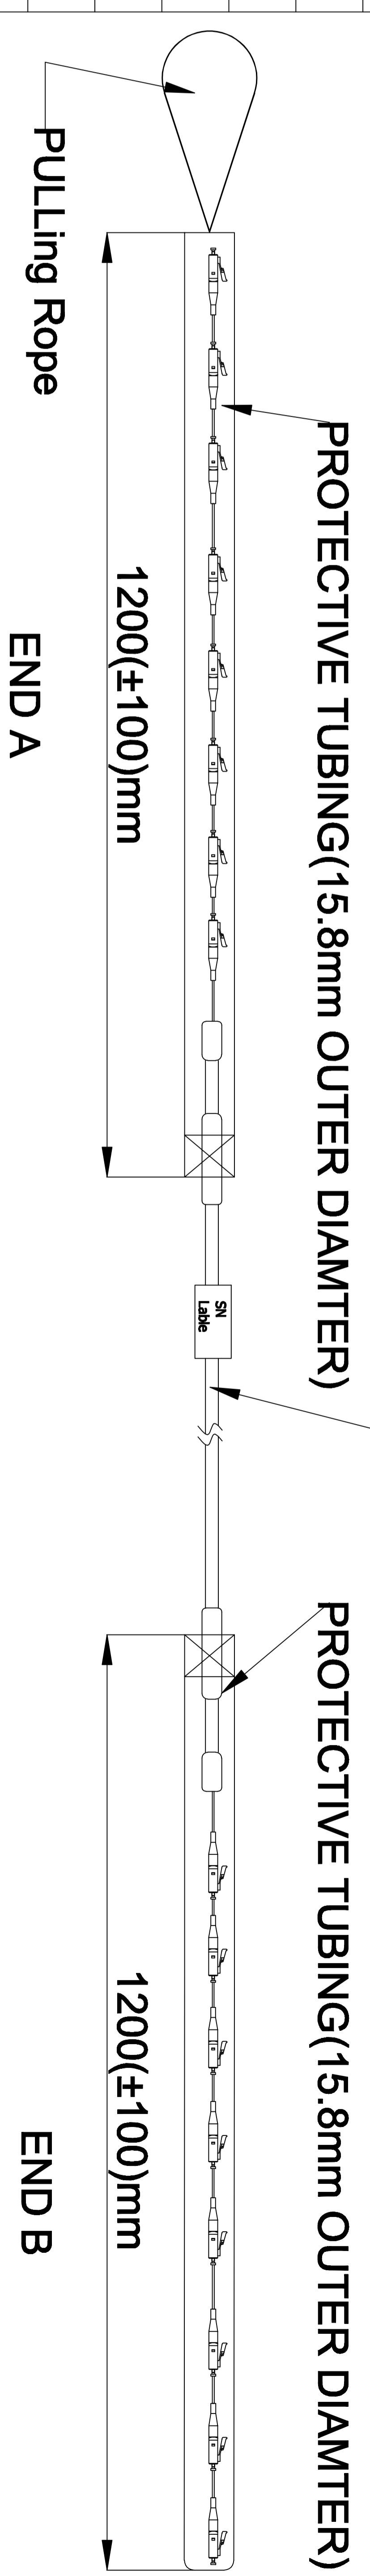

REV.	REVISION	DATE

TEXT PRINTING:
 ACT Premium Multi mode Fiber Optic 8c Loose Tube Cable 50/125um OM3
 LSZH{batchcode} xxxM

Remark:
 1. Insertion Loss ≤ 0.20dB
 2. 3D of UPC
 Radius of Curvature: 7~12mm
 Vertex Offset: 0um~40um
 Fiber Height Spherical: ~30nm~30nm

CUSTOMER APPROVAL: _____ DATE: _____

CABLE CONSTRUCTION

ITEM	QTY	PART NO.	DESCRIPTION
RL4230	300	984.2'(300000)	8XLC-8XLC 9/125 OM3 Loose tube 300M
RL4220	200	656.1'(200000)	8XLC-8XLC 9/125 OM3 Loose tube 200M
RL4219	190	623.3'(190000)	8XLC-8XLC 9/125 OM3 Loose tube 190M
RL4218	180	590.5'(180000)	8XLC-8XLC 9/125 OM3 Loose tube 180M
RL4217	170	557.7'(170000)	8XLC-8XLC 9/125 OM3 Loose tube 170M
RL4216	160	524.9'(160000)	8XLC-8XLC 9/125 OM3 Loose tube 160M
RL4215	150	492.1'(150000)	8XLC-8XLC 9/125 OM3 Loose tube 150M
RL4214	140	459.3'(140000)	8XLC-8XLC 9/125 OM3 Loose tube 140M
RL4213	130	426.5'(130000)	8XLC-8XLC 9/125 OM3 Loose tube 130M
RL4212	120	393.7'(120000)	8XLC-8XLC 9/125 OM3 Loose tube 120M
RL4211	110	360.8'(110000)	8XLC-8XLC 9/125 OM3 Loose tube 110M
RL4210	100	328.1'(100000)	8XLC-8XLC 9/125 OM3 Loose tube 100M
RL4209	90	295.3'(90000)	8XLC-8XLC 9/125 OM3 Loose tube 90M
RL4208	80	262.5'(80000)	8XLC-8XLC 9/125 OM3 Loose tube 80M
RL4207	70	229.7'(70000)	8XLC-8XLC 9/125 OM3 Loose tube 70M
RL4206	60	196.9'(60000)	8XLC-8XLC 9/125 OM3 Loose tube 60M
RL4205	50	164.0'(50000)	8XLC-8XLC 9/125 OM3 Loose tube 50M
RL4204	40	131.2'(40000)	8XLC-8XLC 9/125 OM3 Loose tube 40M
RL4203	30	98.4'(30000)	8XLC-8XLC 9/125 OM3 Loose tube 30M
RL4202	20	65.6'(20000)	8XLC-8XLC 9/125 OM3 Loose tube 20M
RL4201	10	32.8'(10000)	8XLC-8XLC 9/125 OM3 Loose tube 10M

ITEM	QTY	PART NO.	DESCRIPTION	PART LIST
PART NO.	**	XX	L	
DESCRIPTION				
DESCRIPTION				
PART LIST				

DRAWN BY: Peter	DATE: 2018/07/05	TITLE: 8 x LC - 8 x LC50/125um OM3 Loose Tube Indoor/Outdoor Cable
CHECKED BY: Wale	DATE: 2018/07/05	CUSTOMER PART NO. RL42**
APPROVED BY: David	DATE: 2018/07/05	Ref. NO. REV. C
SALE BY:		TRENDEX PART NO.