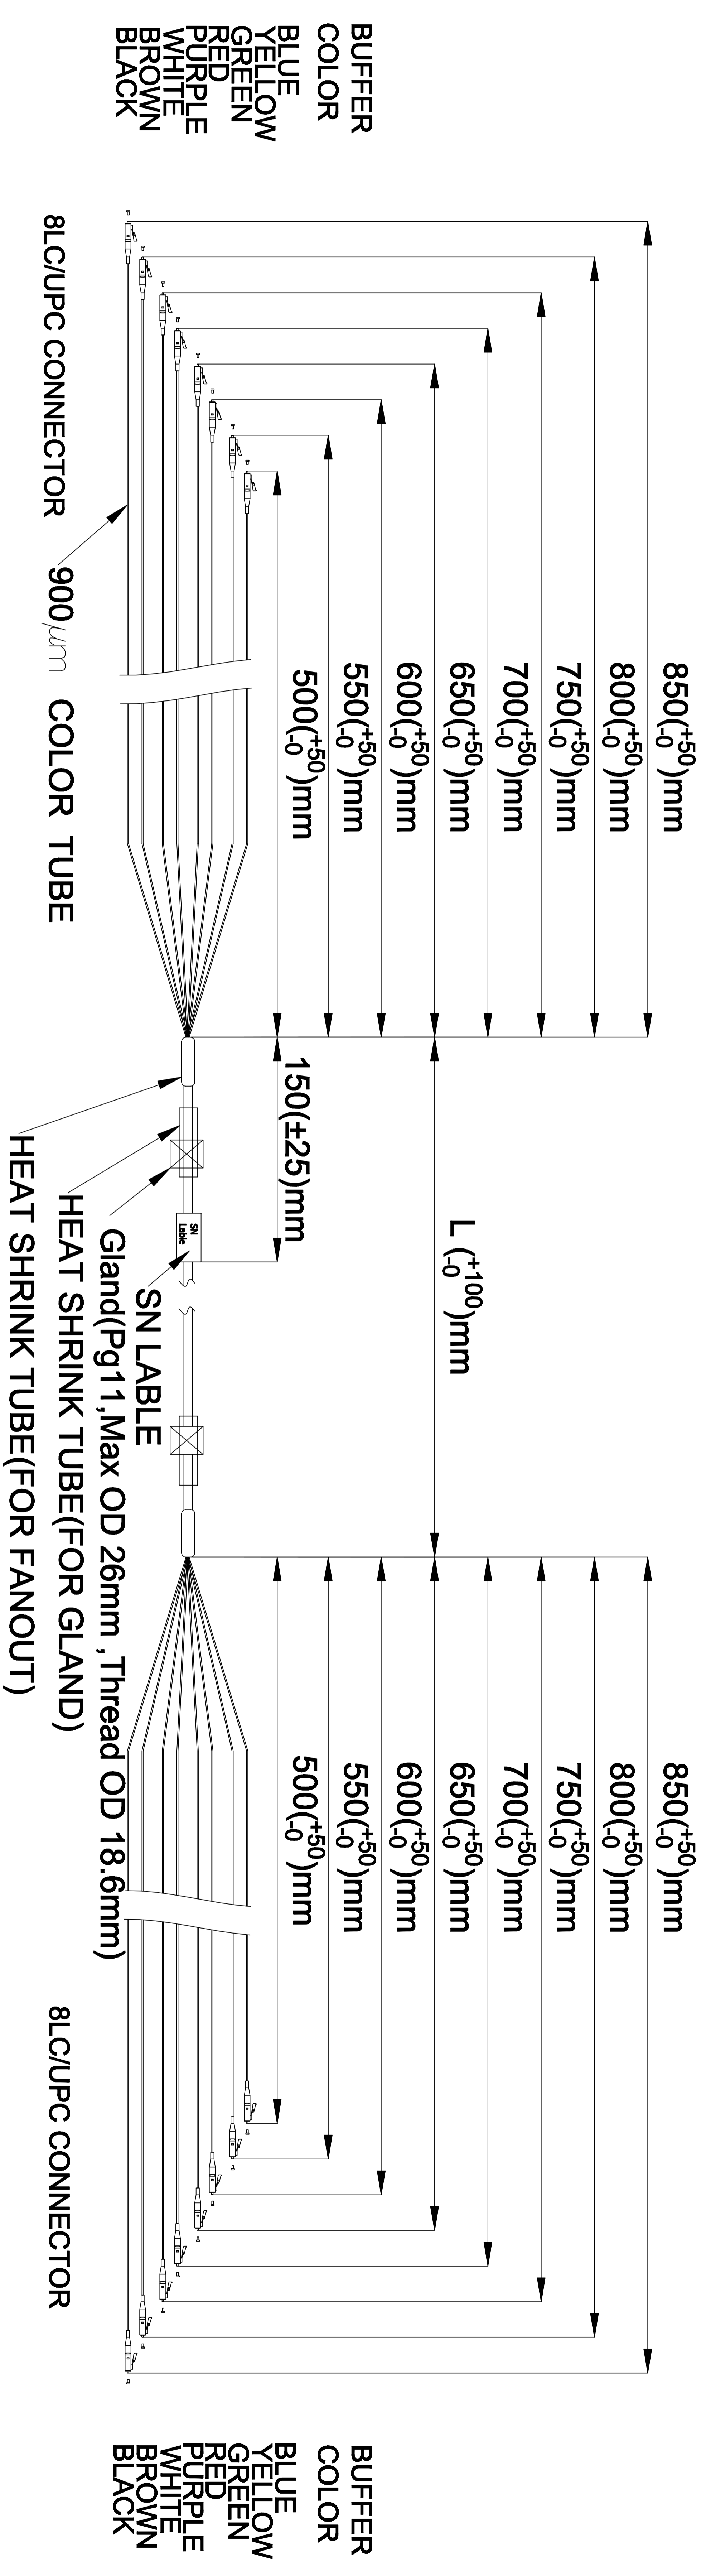

REV.	REVISION	DATE

TEXT PRINTING:
 ACT Premium Multi mode Fiber Optic 8c Loose Tube Cable 50/125um OM3
 LSZH{batchcode} xxxM

Remark:
 1. Insertion Loss ≤ 0.20dB
 2. 3D of UPC
 Radius of Curvature: 7~12mm
 Vertex Offset: 0um~40um
 Fiber Height Spherical: ~30nm~30nm

CUSTOMER APPROVAL: _____ DATE: _____

CABLE CONSTRUCTION

ITEM	QTY	PART NO.	DESCRIPTION
RL4230	300	984.2'(300000)	8XLC-8XLC 9/125 OM3 Loose tube 300M
RL4220	200	656.1'(200000)	8XLC-8XLC 9/125 OM3 Loose tube 200M
RL4219	190	623.3'(190000)	8XLC-8XLC 9/125 OM3 Loose tube 190M
RL4218	180	590.5'(180000)	8XLC-8XLC 9/125 OM3 Loose tube 180M
RL4217	170	557.7'(170000)	8XLC-8XLC 9/125 OM3 Loose tube 170M
RL4216	160	524.9'(160000)	8XLC-8XLC 9/125 OM3 Loose tube 160M
RL4215	150	492.1'(150000)	8XLC-8XLC 9/125 OM3 Loose tube 150M
RL4214	140	459.3'(140000)	8XLC-8XLC 9/125 OM3 Loose tube 140M
RL4213	130	426.5'(130000)	8XLC-8XLC 9/125 OM3 Loose tube 130M
RL4212	120	393.7'(120000)	8XLC-8XLC 9/125 OM3 Loose tube 120M
RL4211	110	360.8'(110000)	8XLC-8XLC 9/125 OM3 Loose tube 110M
RL4210	100	328.1'(100000)	8XLC-8XLC 9/125 OM3 Loose tube 100M
RL4209	90	295.3'(90000)	8XLC-8XLC 9/125 OM3 Loose tube 90M
RL4208	80	262.5'(80000)	8XLC-8XLC 9/125 OM3 Loose tube 80M
RL4207	70	229.7'(70000)	8XLC-8XLC 9/125 OM3 Loose tube 70M
RL4206	60	196.9'(60000)	8XLC-8XLC 9/125 OM3 Loose tube 60M
RL4205	50	164.0'(50000)	8XLC-8XLC 9/125 OM3 Loose tube 50M
RL4204	40	131.2'(40000)	8XLC-8XLC 9/125 OM3 Loose tube 40M
RL4203	30	98.4'(30000)	8XLC-8XLC 9/125 OM3 Loose tube 30M
RL4202	20	65.6'(20000)	8XLC-8XLC 9/125 OM3 Loose tube 20M
RL4201	10	32.8'(10000)	8XLC-8XLC 9/125 OM3 Loose tube 10M

ITEM	QTY	PART NO.	DESCRIPTION	PART LIST
PART NO.	**	XX	L	
DESCRIPTION				
DESCRIPTION				
PART LIST				

DRAWN BY: Peter	DATE: 2018/07/05	TITLE: 8 x LC - 8 x LC50/125um OM3 Loose Tube Indoor/Outdoor Cable
CHECKED BY: Wale	DATE: 2018/07/05	CUSTOMER PART NO. RL42**
APPROVED BY: David	DATE: 2018/07/05	Ref. NO. REV. C
SALE BY:		TRENDEX PART NO.