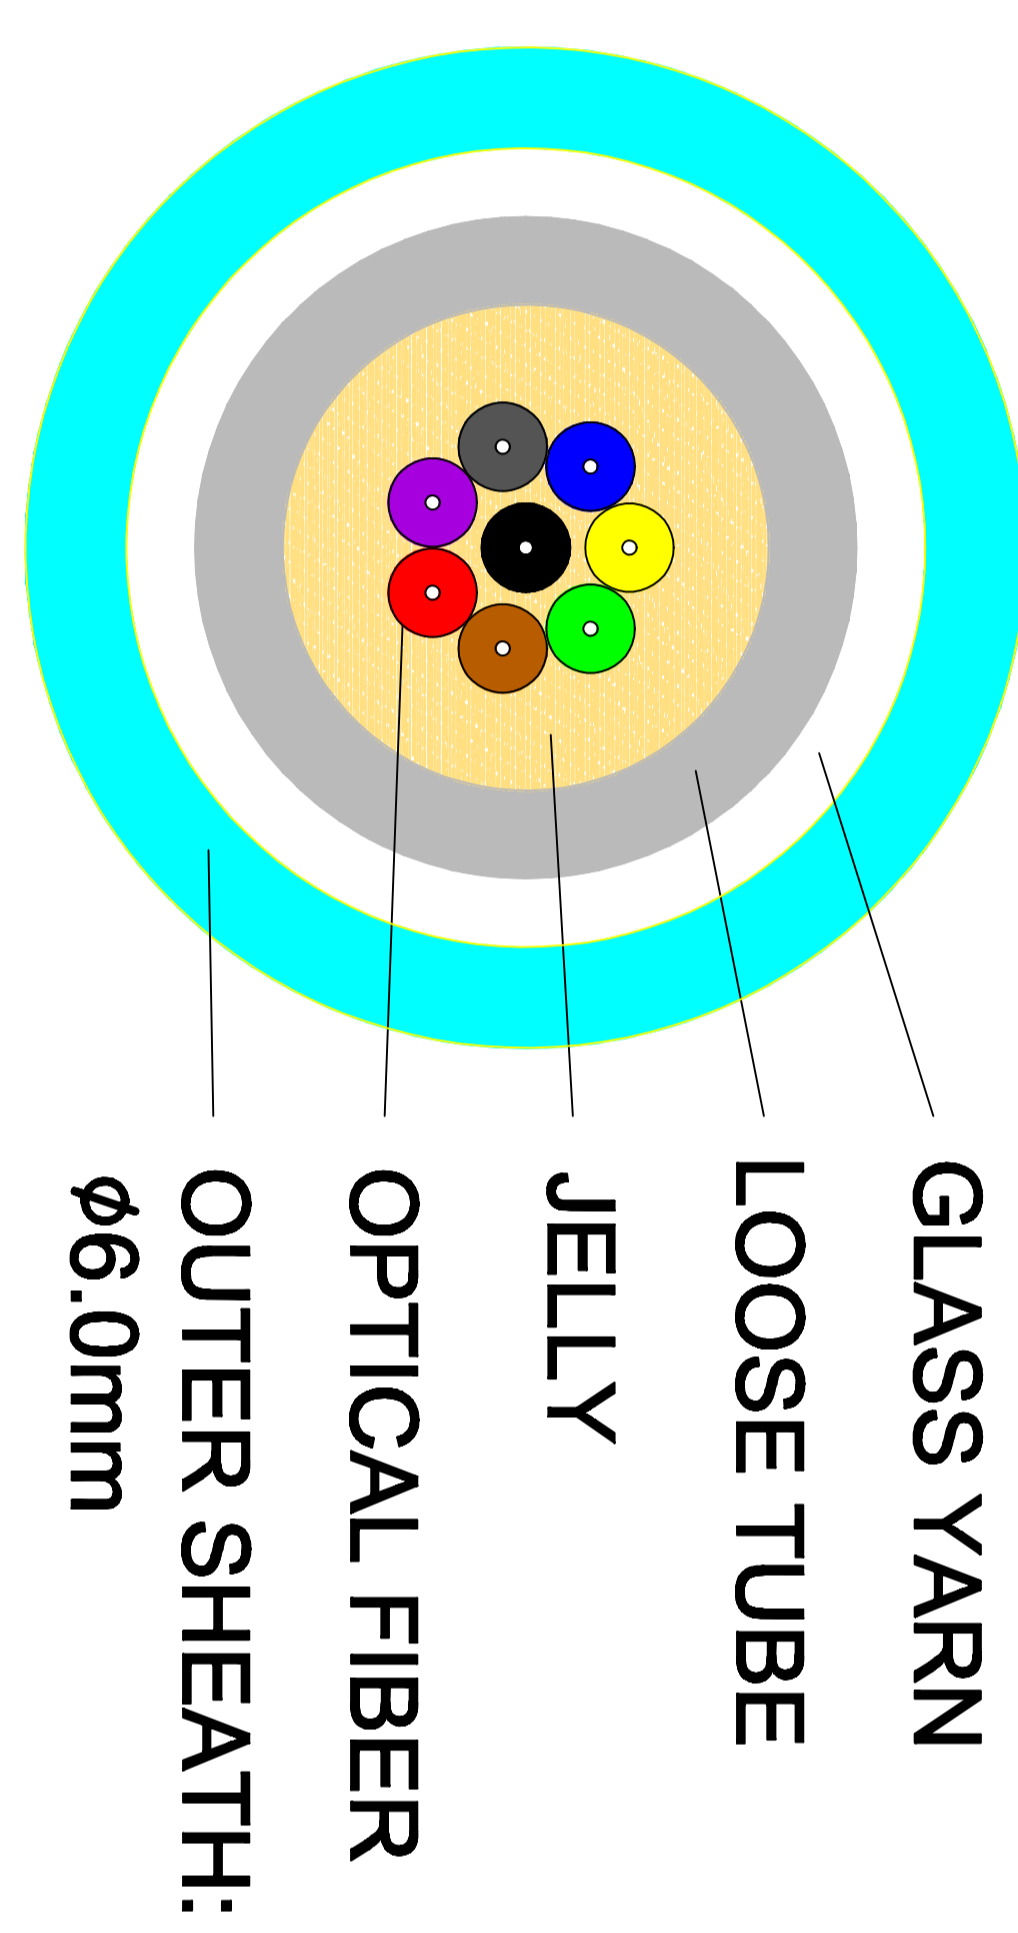

REV.	REVISION	DATE

TEXT PRINTING:
 ACT Premium Multi mode Fiber Optic 8c Loose Tube Cable 50/125um OM3
 LSZH{batchcode} xxxM

Remark:
 1. Insertion Loss ≤ 0.20dB
 2. 3D of UPC
 Radius of Curvature: 7~12mm
 Vertex Offset: 0um~40um
 Fiber Height Spherical: ~30nm~30nm

CUSTOMER APPROVAL: _____ DATE: _____

CABLE CONSTRUCTION

ITEM	QTY	PART NO.	DESCRIPTION
RL4230	300	984.2'(300000)	8XLC-8XLC 9/125 OM3 Loose tube 300M
RL4220	200	656.1'(200000)	8XLC-8XLC 9/125 OM3 Loose tube 200M
RL4219	190	623.3'(190000)	8XLC-8XLC 9/125 OM3 Loose tube 190M
RL4218	180	590.5'(180000)	8XLC-8XLC 9/125 OM3 Loose tube 180M
RL4217	170	557.7'(170000)	8XLC-8XLC 9/125 OM3 Loose tube 170M
RL4216	160	524.9'(160000)	8XLC-8XLC 9/125 OM3 Loose tube 160M
RL4215	150	492.1'(150000)	8XLC-8XLC 9/125 OM3 Loose tube 150M
RL4214	140	459.3'(140000)	8XLC-8XLC 9/125 OM3 Loose tube 140M
RL4213	130	426.5'(130000)	8XLC-8XLC 9/125 OM3 Loose tube 130M
RL4212	120	393.7'(120000)	8XLC-8XLC 9/125 OM3 Loose tube 120M
RL4211	110	360.8'(110000)	8XLC-8XLC 9/125 OM3 Loose tube 110M
RL4210	100	328.1'(100000)	8XLC-8XLC 9/125 OM3 Loose tube 100M
RL4209	90	295.3'(90000)	8XLC-8XLC 9/125 OM3 Loose tube 90M
RL4208	80	262.5'(80000)	8XLC-8XLC 9/125 OM3 Loose tube 80M
RL4207	70	229.7'(70000)	8XLC-8XLC 9/125 OM3 Loose tube 70M
RL4206	60	196.9'(60000)	8XLC-8XLC 9/125 OM3 Loose tube 60M
RL4205	50	164.0'(50000)	8XLC-8XLC 9/125 OM3 Loose tube 50M
RL4204	40	131.2'(40000)	8XLC-8XLC 9/125 OM3 Loose tube 40M
RL4203	30	98.4'(30000)	8XLC-8XLC 9/125 OM3 Loose tube 30M
RL4202	20	65.6'(20000)	8XLC-8XLC 9/125 OM3 Loose tube 20M
RL4201	10	32.8'(10000)	8XLC-8XLC 9/125 OM3 Loose tube 10M

ITEM	QTY	PART NO.	DESCRIPTION	PART LIST
PART NO.	**	XX	L	
DESCRIPTION				
DESCRIPTION				
PART LIST				

DRAWN BY: Peter	DATE: 2018/07/05	TITLE: 8 x LC - 8 x LC50/125um OM3 Loose Tube Indoor/Outdoor Cable
CHECKED BY: Wale	DATE: 2018/07/05	CUSTOMER PART NO. RL42**
APPROVED BY: David	DATE: 2018/07/05	Ref. NO. REV. C
SALE BY:		TRENDEX PART NO.