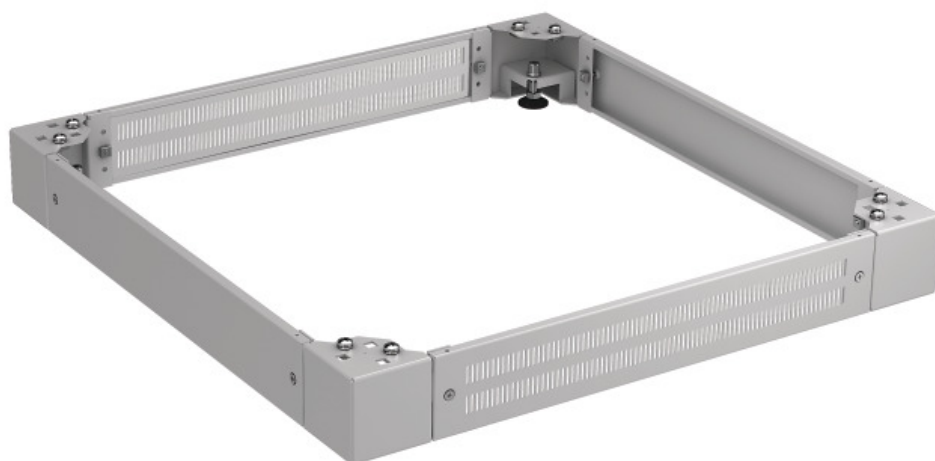

# DATASHEET

Plinth 100 mm, perf., for PRO, 800x800 mm

## Description

Consisting of 4 very solid, levellable plinth corners and 4 covers  
 Front and rear cover perforated  
 Side covers closed  
 Material steel sheet  
 Paint finish RAL7035, light grey / RAL9005, jet black  
 Delivery unassembled, incl. mounting material

## General data

Model	Base complete
Material	Steel
Suitable for aeration/de-aeration	True
Suitable for outdoor set-up	False
Suitable for cable patch	True
Levellable	True

## Available variants

Article no.	Title	Suitable for	Width	Height	Depth	Building width for cabinet build in	Building depth for cabinet build in	Colour	RAL number
PRO-SOK88PP.GR	Plinth for PRO 800x800 mm, H=100 mm, perf., RAL7035	Cabinet Series PRO	800 mm	100 mm	800 mm	800 mm	800 mm	Grey	7035
PRO-SOK88PP.TS	Plinth for PRO 800x800 mm, H=100 mm, perf., RAL9005	Cabinet Series PRO	800 mm	100 mm	800 mm	800 mm	800 mm	Black	9005