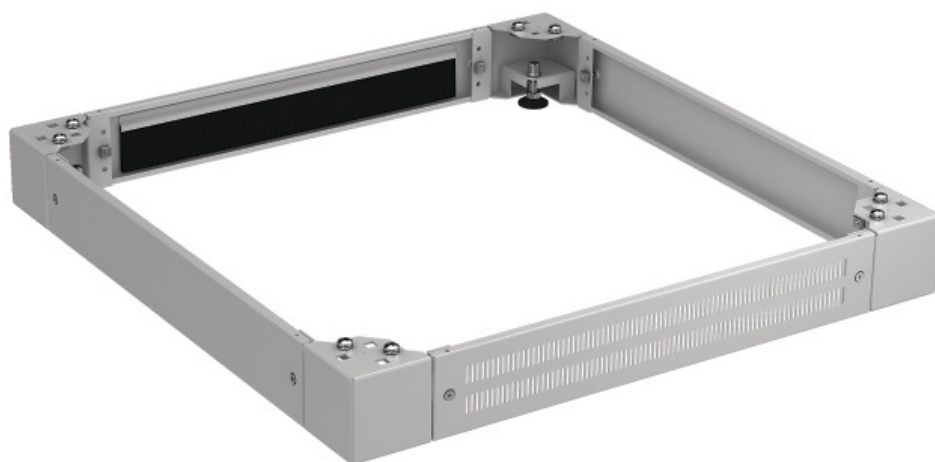

## Plinth 100 mm for PRO, 800x600 mm

### Description

Consisting of 4 very solid, levelable plinth corners and 4 covers  
 Front cover perforated, rear cover with cable entry via brush  
 Side covers closed  
 Material steel sheet  
 Paint finish RAL7035, light grey / RAL9005, jet black  
 Delivery unassembled, incl. mounting material

### General data

Model	Base complete
Material	Steel
Suitable for aeration/de-aeration	True
Suitable for outdoor set-up	False
Suitable for cable patch	True
Levellable	True