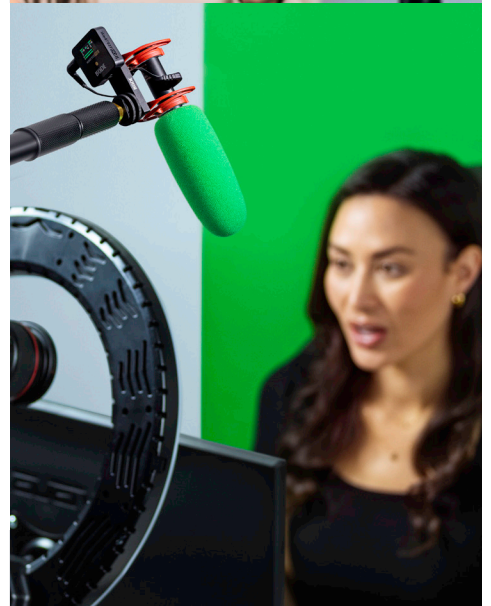

WS-Chroma

CHROMA KEY WINDSHIELD

WS-Chroma is a set of two foam windshields for the VideoMic NTG coloured blue and green, making them suitable for chroma keying. The coloured foam enables the microphone to be placed in the frame and closer to the talent for optimal sound quality. Chroma key compositing can then be used to remove the microphone from the image.