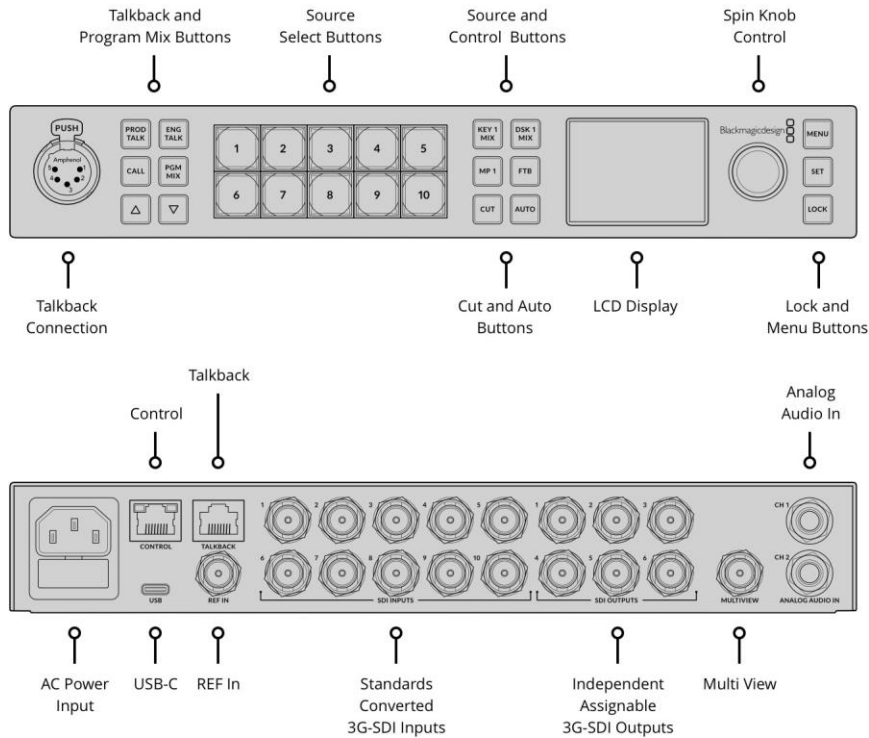

ATEM 1 M/E Constellation HD

ATEM 1 M/E Constellation HD is a high definition live production switcher packed with advanced features! The single M/E design includes 10 standards converted 3G-SDI inputs and 6 independent 3G-SDI aux outputs! It also includes a USB webcam output, DVE, chroma keyers, media players, multiview and more!

<p>Connections</p>	<p>Reference Input Tri-Sync or Black Burst.</p>	<p>Total Multi Views 1 x 3G-SDI</p>
<p>Total Video Inputs 10</p>	<p>Video Input Re-Sync On all 10 inputs.</p>	<p>Control Panel Connection Ethernet. Direct connection between panel and chassis, or via network.</p>
<p>Total Video Outputs 6</p>	<p>Frame Rate and Format Converters On all 10 inputs.</p>	<p>Internal Timecode Generator Yes</p>
<p>SDI Rates 1.5G, 3G</p>	<p>SDI Aux Outputs Any of the 6 SDI outputs.</p>	<p>Talkback RJ45 for 3rd party talkback systems.</p>
<p>Total Audio Inputs 2 x balanced 1/4 inch Jack, 1 x 5 pin XLR Talkback.</p>	<p>SDI Preview Outputs Any of the 6 SDI outputs.</p>	<p>Tally Output Added via ethernet connection to Blackmagic Design GPI and Tally Interface product. (Not included).</p>
<p>Total Audio Outputs 1 x 5 pin XLR Talkback.</p>	<p>SDI Program Outputs Any of the 6 SDI outputs.</p>	<p>Ethernet Supports 10/100/1000 BASE-T.</p>
<p>SDI Audio Inputs 2 Ch embedded audio on all SDI inputs.</p>	<p>Down Converted SDI Program Output None</p>	<p>Computer Interface 1 x USB-C supports USB 3.1 Gen 1 (5Gb/s)</p>
<p>SDI Audio Outputs 2 Ch embedded audio on all SDI outputs.</p>	<p>Webcam Output 1 x USB-C supporting 720p or 1080p at PGM frame rate.</p>	
<p>Timecode Connections None</p>		

MP3 and AIFF.

Display**Front panel**

Built in 2.2 inch LCD monitor for video, 10 LED buttons for setup and emergency switching, 4 source buttons, 6 talkback selection and mix buttons, menu control knob and set button, front panel lock button.