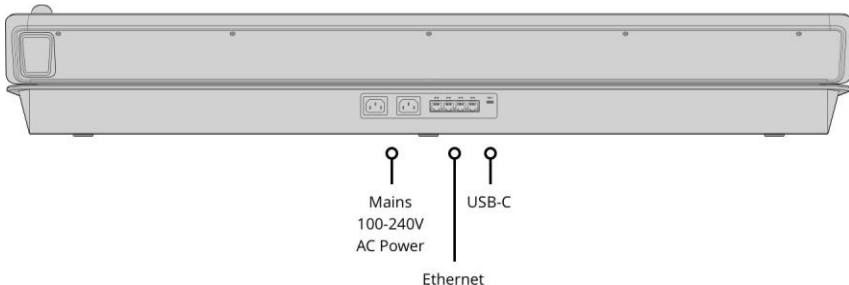

Software Updates

1 x USB-C for firmware updates. output for

Product Specifics

Number of Mix Effects Rows 4

Direct Cross Points 40

Shifted Cross Points 80

Crosspoint Button Type

Tri-Color LED

Crosspoint Label

10 rows 24 character LCD

Next Transition Selectors 4 x

BKG, Key 1 - Key 4.

On-Air indicator 20

Power Status Indicators

None

DSK Transition Selectors

Auto, Cut, Tie/Preview x 4

Preview Transition 4

Transition Rate Displays Via main menu

LCD Menu Displays

4