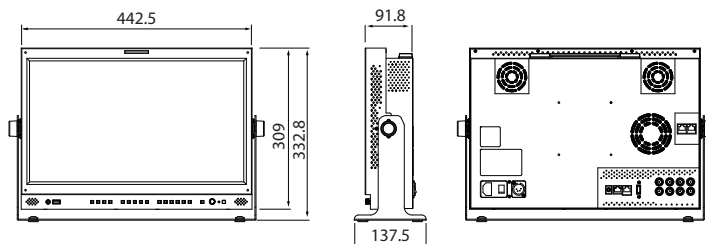

UHD

HDR
Emulation

HDMI
2.0

12G
SDI

3G
Quad Link

1000
nits

97%
DCI

Main Body Dimensions

Main Body 442.5 x 309 x 91.8 (mm) / 17.42 x 12.16 x 3.61 (inch)
With Stand 489.3 x 332.8 x 137.5 (mm) / 19.26 x 13.1 x 5.41 (inch)
Weight 7.9kg / 17.41lbs

Optional Accessories

Product Highlights

- 18.4" True UHD Resolution (3840 × 2160)
- Peak Luminance 1,000nits
- 1.07 Billion Colors (10bit)
- 97% Coverage of DCI-P3 Color Gamut
- HDR Emulation (PQ, HLG)
- 12G-SDI Single Link 4K/UHD
- 3G-SDI Quad-Link Square Division & 2-S.I. 4K/UHD
- Waveform / Vectorscope
- 16ch Audio Level Meter
- Focus Assist
- Marker
- Timecode Display
- UMD Display
- Blue/Mono Only
- Various Aspect
- Luma(Y') Zone Check
- Range Error
- Closed Caption (CC-608, CC-708)
- H/V Delay
- Tally