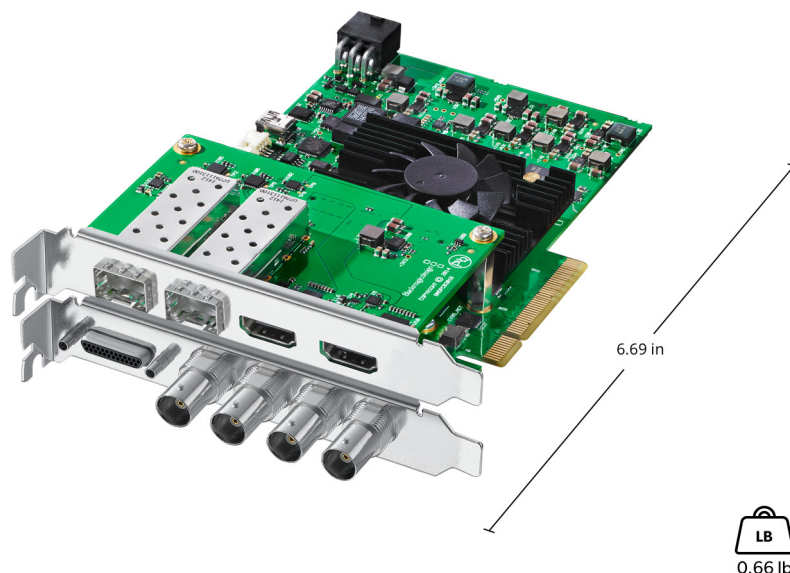

Multiple Rate support

HDMI and SDI video connections are switchable between SD/HD/2K and 4K. Component analog video connections are switchable between SD and HD.

Copy Protection

HDMI input is unable to capture from copy protected HDMI sources. Always confirm copyright ownership before capture or distribution of content.

Processing

Ultra HD Down Conversion

Built in, high quality hardware down converter outputs Ultra HD to HD with down converted signal on SDI outputs C & D and HDMI output when connected to an HD only TV.

HD to SD Down Conversion

HD to SD with down converted signal on SDI output B, Component and Composite NTSC/PAL. SD output selectable between letterbox, anamorphic 16:9 and center cut 4:3.

HD Up Conversion

Built in, high quality hardware up conversion from SD to 720HD or 1080HD on playback. Selectable between 4:3 pillarbox, 14:9 zoom and 16:9 zoom. HD outputs via HD-SDI, HDMI and component analog.

HD Cross Conversion

Built in, high quality hardware cross conversion from 720HD to 1080HD, 1080HD to 720HD on playback.

Real Time Effects

DaVinci Resolve, Final Cut Pro X internal effects. Premiere Pro CC Mercury Playback Engine effects. Avid Media Composer internal effects.

Colorspace Conversion

Hardware based real time on output.

3D Processing

Dual stream and frame packed capture and playback.

Physical Specifications