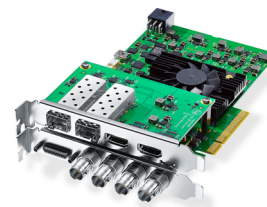

## DeckLink 4K Extreme 12G

Advanced digital cinema capture card featuring full frame DCI 4K input and output via 12G-SDI! You get dual link multi rate 12G-SDI connections that work with SD, HD and Ultra HD even in Ultra HD 60p, as well as full frame DCI 4K at 4096 x 2160 resolution up to 25p! Capture 10-bit YUV or full color bandwidth 12-bit RGB. Includes AES/EBU audio, up, down and cross conversion, plus built in 3D stereoscopic output at full bandwidth 4:4:4:4 RGB! No other capture and playback card supports more video formats and video connections!

#### SDI Video Inputs

2 x 12Gb/s SD/HD/2K/4K. Supports single/dual link 4:2:2/4:4:4. 2D/3D switchable.