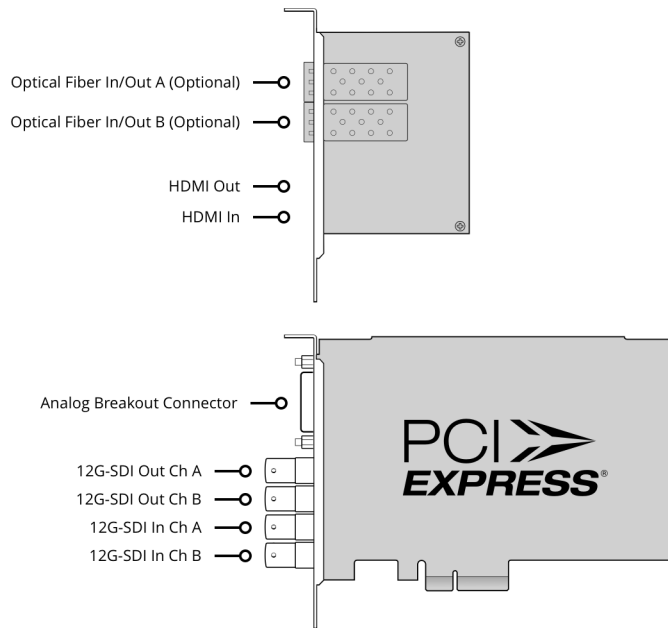

Supported Codecs

AVC-Intra, AVCHD, Canon XF MPEG2,
Digital SLR, DV-NTSC, DV-PAL,
DVCPRO50, DVCPROHD, DPX, HDV,
XDCAM EX, XDCAM HD, XDCAM
HD422, DNxHR & DNxHD, Apple
ProRes 4444, Apple ProRes 422 HQ,
Apple ProRes 422, Apple ProRes LT,
Apple ProRes 422 Proxy,
Uncompressed 8-bit 4:2:2,
Uncompressed 10-bit 4:2:2,
Uncompressed 10-bit 4:4:4.

Software

Software Included

DaVinci Resolve, Media Express, Disk
Speed Test, LiveKey, Blackmagic
Desktop Video Utility and Blackmagic
driver on Mac OS and Windows.
Media Express, Blackmagic Desktop
Video Utility and Blackmagic driver
on Linux.

Internal Software Upgrade

Firmware built into software driver.
Loaded at system start or via
updater software.

Physical Installation

PCI Express 8 lane generation 2,
compatible with 8 and 16 lane PCI
Express slots on Mac OS, Windows
and Linux. Mac OS systems require a
Mac Pro computer with PCI Express
slots. Please check the Support pages
to see the full system requirements.