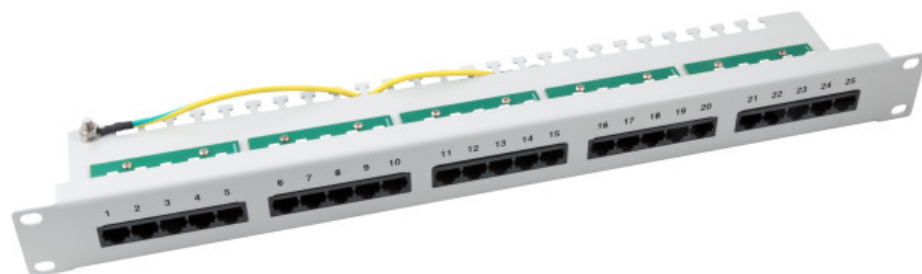

## ISDN Patchpanel 19" 1U 25port, Unshielded, Cat.3

### Description

Category 3  
 Unshielded RJ45 8(4) jacks  
 4-pole LSA IDC terminals  
 Assignment: 3-6/4-5  
 High packing density  
 Strain relief via cable ties

### General data

Mounting method	482.6 mm (19 inch)-installation
Category	3
Number of height units	1
Connection type	LSA
Suitable for number of connectors	25
Type of connector	RJ45 8(8)
Screened	False

### Dimensions

Height	44.45 mm
Width	483.0 mm