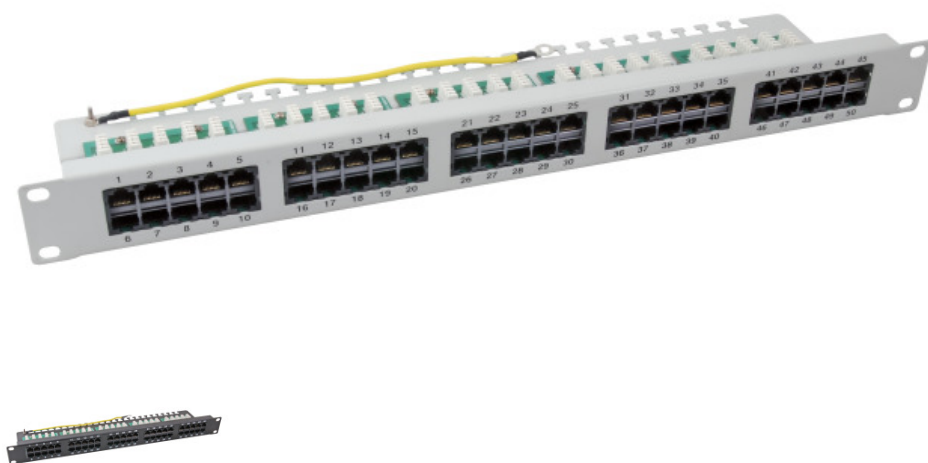

DATASHEET

ISDN Patchpanel 19" 1U 50port, Unshielded, Cat.3

Description

1U, Category 3
 Unshielded RJ45 8(4) jacks
 4-pole LSA IDC terminals
 Assignment: 3-6/4-5
 High packing density
 Strain relief via cable ties

General data

Mounting method	482.6 mm (19 inch)-installation
Category	3
Number of height units	1
Connection type	LSA
Suitable for number of connectors	50
Type of connector	RJ45 8(8)
Screened	False

Dimensions

Height	44.45 mm
Width	483.0 mm

Available variants

Article no.	Title	Number of buses/couplings	Colour	RAL-number
37595.2	Patch Panel 50 x RJ45 8/4 1U ISDN, RAL7035, Cat. 3	50	grey	7035

This datasheet was created automatically on 18-11-2020 . Technical changes reserved.