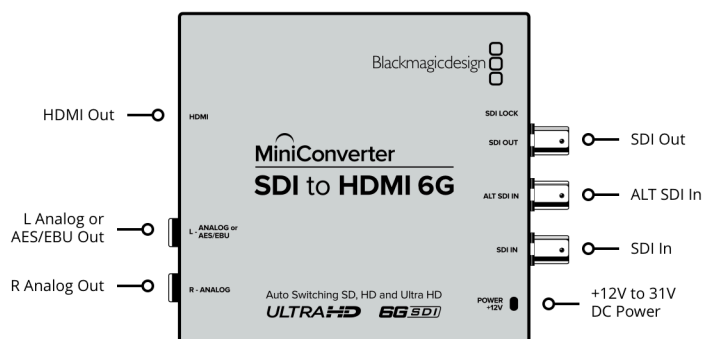

Mini Converter SDI to HDMI 6G

$185

Mini Converter SDI to HDMI 6G lets you convert from SDI to HDMI in SD, HD, and Ultra HD formats while de-embedding audio to HDMI, AES/EBU or balanced analog audio. You also get advanced features such as down conversion for monitoring Ultra HD on HD HDMI monitors as well as built in 3D LUTs plus HDMI instant lock for instant video display when an SDI input is connected!

Connections

SDI Video Inputs

1 x SD, HD or 6G-SDI. 1 x ALT SDI
Input for automatic switch over if main input fails.

SDI Video Outputs

1 x SDI Video Loop Output.

HDMI Video Outputs

HDMI type A out.

Analog Audio Outputs

2 channels of balanced analog audio.

Digital Audio Outputs

4 channels of AES/EBU digital audio

SDI Redundant Input

Automatically switches over if main SDI input is lost.

Multi Rate Support

Auto detection of SD, HD or 6G-SDI.

Updates and Configuration

USB

Reclocking

Yes

Standards

SD Video Standards

625i50 PAL, 525i59.94 NTSC