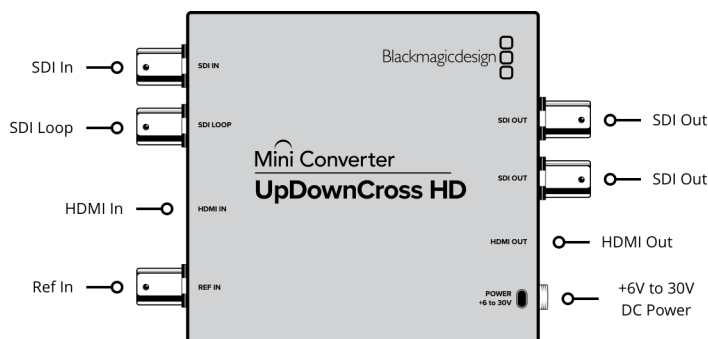

Mini Converter UpDownCross HD

Mini Converter UpDownCross HD is a full standards converter that lets you convert any SD or HD video format to any other SD or HD video format! You get both SDI and HDMI inputs and outputs, along with reference input for built in re-sync, high quality Teranex conversion algorithms, automatic audio delay for perfect AV sync, international power supply and more!

Connections

SDI Video Inputs

1 x SD, HD or 3G-SDI Video Input and 1 x External Reference Input.

HDMI Video Input

1 x HDMI type A connector.

SDI Video Outputs

1 x loop out and 2 x outputs

HDMI Video Output

HDMI type A out. Output supports EDID of the monitor.

SDI Rates

270Mb, 1.5G, 3G.

Reference Input

Black burst and Tri-Sync for SD & HD.

Multi Rate Support

Auto detection of HD or standard definition SDI inputs.

Updates and Configuration

USB

Reclocking

Yes

Standards

SD Video Standards

525i59.94 NTSC, 625i50 PAL