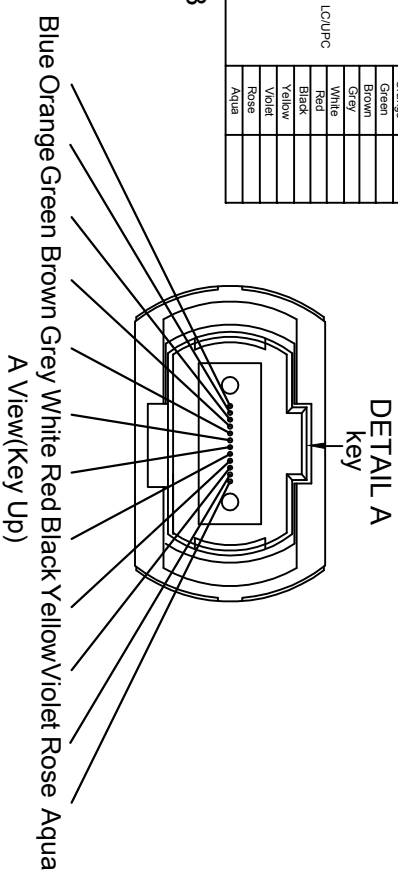

DETAIL B

y: Year; mm: Month
xxxxxx: Serial Number

5	12PCS	LC DUST COVER,WHITE.
4	12SETS	CONNECTOR:LC/UPC MM,GREY HPUSING WITH GREY BOOT.
3	1PCS	MPO DUST COVER,BLACK.
2	1SETS	CONNECTOR:MPO/UPC MM,AQUA HOUSING WITH BLACK BOOT.
1	1PC	CABLE:MULTIMODE,12C 50/125µm,OM4,LSZH ERIKA VIOLET JACKET.
ITEM	QTY	PART NO. DESCRIPTION

RL9310	10	10	32.8'(10000)	RL9310	8716065175674
RL9305	05	5	16.4'(5000)	RL9305	8716065175667
RL9302	02	2	6.56'(2000)	RL9302	8716065275650
PART NO.	**	xx	L	DESCRIPTION 1	DESCRIPTION 2

CUSTOMER APPROVAL: _____ DATE: _____

		UNIT: Inches[mm]	TITLE: 12C FIBER MPO TO LC FANOUT
DRAWN BY: Vernon CHECKED BY: Wale APPROVED BY: David	DATE: 2015/07/24 DATE: 2015/07/24 DATE: 2015/07/24	CUSTOMER: PATCHCORD OM4,LSZH, ERIKA VIOLET. CUSTOMER PART NO.: RL93**	DRAWING NO.: Ref. NO.: REV. B
SALE BY:	DATE: 2015/07/24	TRENDEX PART NO.: