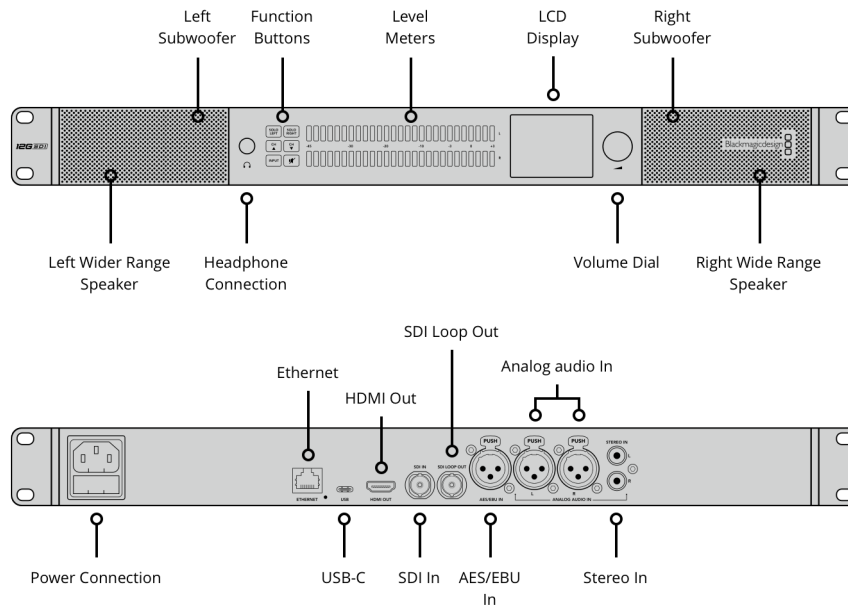

#### Ethernet

1Gb/sec for configuration and firmware updates.

#### Computer Interface

USB-C for configuration and firmware updates.

#### Modes

Push button interface allows for input selection, channel selection, independent left and right audio, mute and volume control with scroll wheel.