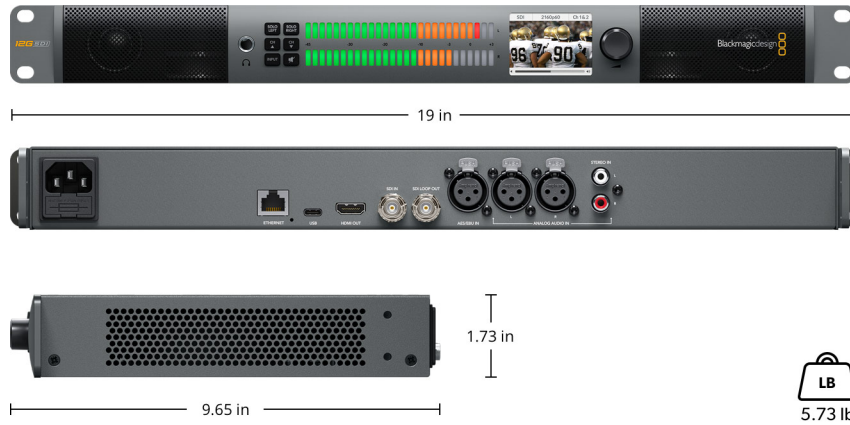

Physical Specifications

Environmental Specifications

Operating Temperature

0° to 40° C (32° to 104° F)

Storage Temperature

-20° to 45° C (-4° to 113° F)

Relative Humidity

0% to 90% non-condensing

What's Included

Blackmagic Audio Monitor 12G
PPM and Loudness Scale Stickers
SD card with software and manual

Warranty

12 Month Limited Manufacturer's Warranty.

All items on this website are copyright Blackmagic Design Pty. Ltd. 2020, all rights reserved. All trademarks are property of their respective owners. MSRP includes duties, but excludes sales tax and shipping costs. This website uses remarketing services to advertise on third party websites to previous visitors to our site. You can opt out at any time by changing cookie settings. [Privacy Policy](#)

Blackmagic Design Authorized Reseller