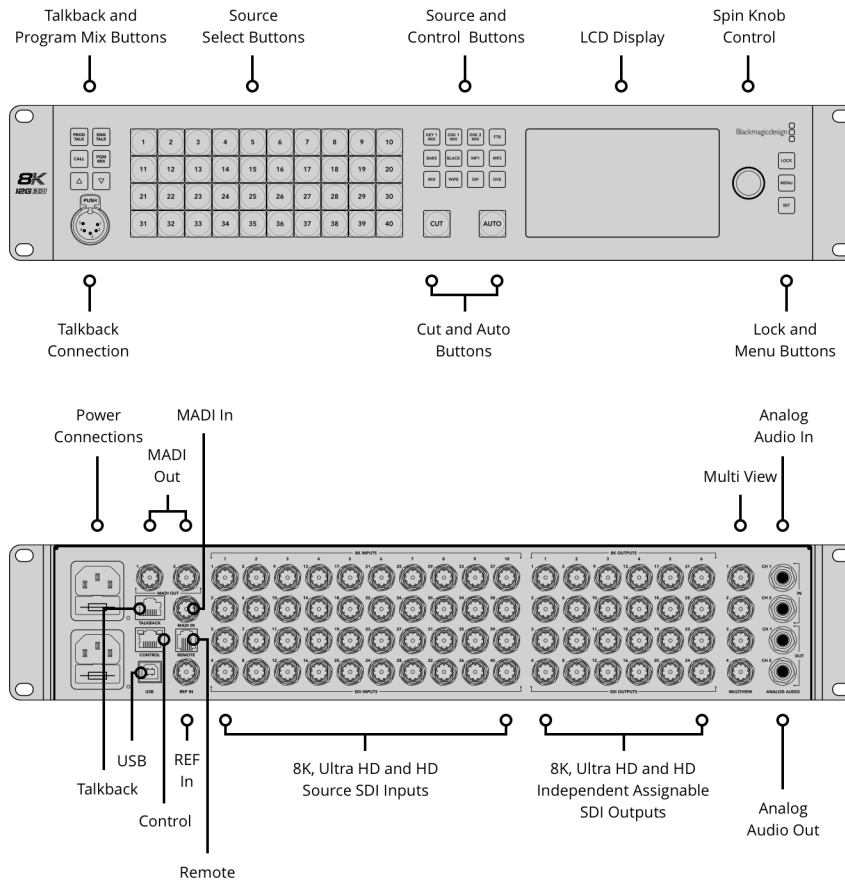

#### Control Panel Connection

Ethernet supports 10/100/1000 BaseT. Allows direct connection between panel and chassis, or via network.

#### Internal Timecode Generator

Yes

#### Tally Output

Added via ethernet connection to Blackmagic Design GPI and Tally Interface product. (Not included).

#### Computer Interface

1 x USB 2.0 port.