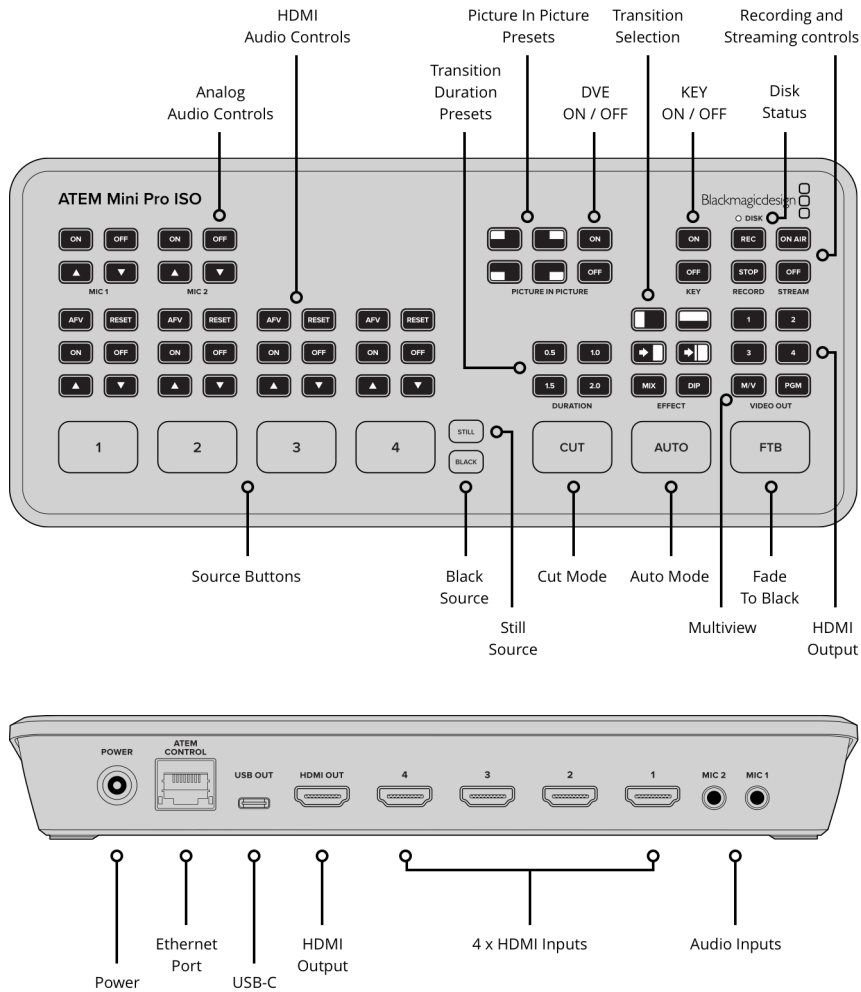

ATEM Mini Pro ISO

Affordable live switcher with 4 standards converted HDMI inputs, USB webcam out, audio mixer with EQ and dynamics, 2D DVE, transitions, green screen chroma key, 20 stills for titles and much more! ATEM Mini Pro also includes recording to USB disks in H.264 format, a built in hardware streaming engine for YouTube Live, Facebook, Twitch and more, plus multiview to see all cameras on a single monitor. Plus with the ATEM Mini Pro ISO model you also get recording of 5 streams including all input as clean feeds for editing, plus a DaVinci project file for fast edit turnaround and Blackmagic RAW file relinking for finishing in Ultra HD.

2 x 3.5mm stereo mini jack.

Total Audio Outputs

None, embedded audio only.

Timecode Connection

None

HDMI Video Inputs

4 x HDMI type A, 10-bit HD switchable.
2 channel embedded audio.

Video Input Re-Sync

On all 4 HDMI inputs.

Frame Rate and Format Converters

On all 4 HDMI inputs.

HDMI Program Outputs

1

Ethernet

Ethernet supports 10/100/1000 BaseT for live streaming, software control, software updates and direct or network panel connection.

Computer Interface

1 x USB Type-C 3.1 Gen 1 for external drive recording, webcam out, software control, software updates and panel connection.

Standards

HD Video Input Standards

720p50, 720p59.94, 720p60
 1080p23.98, 1080p24, 1080p25,
 1080p29.97, 1080p30, 1080p50,
 1080p59.94, 1080p60
 1080i50, 1080i59.94, 1080i60