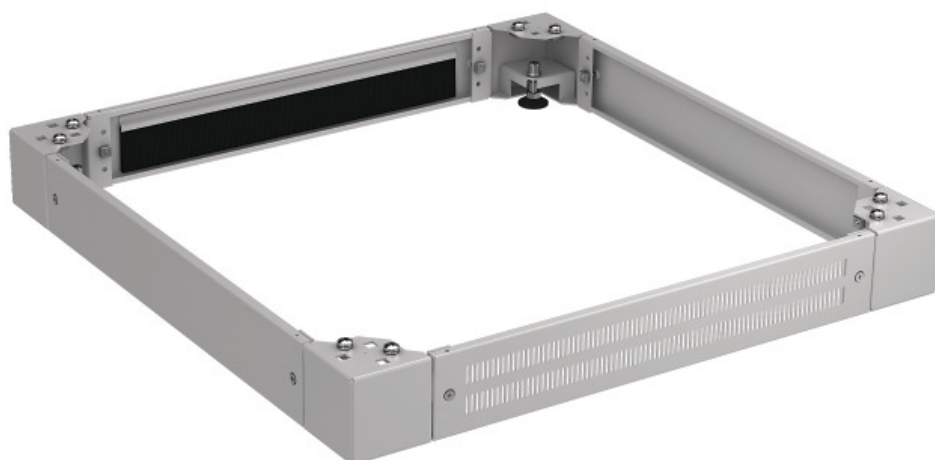

DATASHEET

Plinth 100 mm für PRO, 600x600 mm

Description

Consisting of 4 very solid, levelable plinth corners and 4 covers
 Front cover perforated, rear cover with cable entry via brush
 Side covers closed
 Material steel sheet
 Paint finish RAL7035, light grey / RAL9005, jet black
 Delivery unassembled, incl. mounting material

General data

Model	Base complete
Material	Steel
Suitable for aeration/de-aeration	True
Suitable for outdoor set-up	False
Suitable for cable patch	True
Levellable	True

Available variants

Article no.	Title	Suitable for	Width	Height	Depth	Building width for cabinet build in	Building depth for cabinet build in	Colour	RAL number
PRO-SOK66PB.GR	Plinth for PRO 600x600 mm, H=100 mm, RAL7035	Cabinet Series PRO	600 mm	100 mm	600 mm	600 mm	600 mm	Grey	7035
PRO-SOK66PB.TS	Plinth for PRO 600x600 mm, H=100 mm, RAL7035	Cabinet Series PRO	600 mm	100 mm	600 mm	600 mm	600 mm	Black	9005