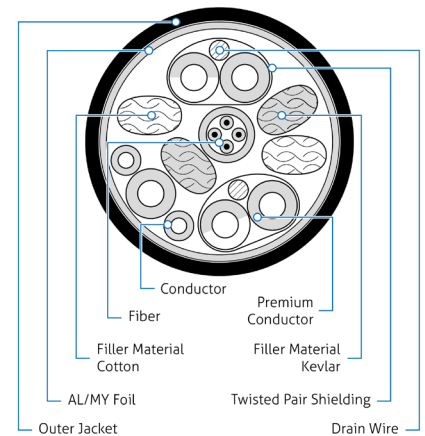

Features

- HDMI version 2.1 - 48Gbps for resolutions up to 8K UltraHD-2 60Hz
- Gold plated precision contacts, EMI resistance, low attenuation
- HDMI-A male to HDMI-A male, full-metal housing
- Hybrid cable - Fiber for AV; copper for power and data, Ø 4.5mm
- AOC technology - no external power supply required

Connections

Connector Material	Aluminium / Plastic
Contact Material	Gold-plated
Connector 1	HDMI-A Male
Dimensions Connector 1	50 x 20 x 10.8 / 13.38 mm
Connector 2	HDMI-A Male
Dimensions Connector 2	50 x 20 x 13.38 mm

Cable

Type	AOC Fiber / Copper Hybrid Cable
Construction	4x OM3 Fibers, 7x Copper Conductors
Optical Converter	4ch 850nm VCSEL + 4 CH GaAs PD Array
Jacket Outer Material	Halogen-free, CPR Compliant
Cable Outer Diameter	4.5mm
Minimum Bend Radius	45mm Static, 90mm Dynamic
Tensile Strength	Up to 238N

Signal Transmission

Transmission Modes	AV via Fiber, Power and Data via Copper
Standard	Ultra High Speed HDMI, HDMI v2.1 Compatible
Bandwidth	48 Gbps für 8K / UltraHD-2 @60Hz 4:4:4 10bit
eARC Compatibility	Up to 20m
Output Power	5V HDMI

General

Transmission Distance	Up to 100m, up to 20m ATC Certified
Operation / Storage Temperature	-20~70°C / -25~80°C
Relative Humidity	10~80%
Power Supply	No external Power Supply required (draws power from source device)
Packaging	Paper Brownbox with Sticker, PAP 20
Certification	CE, FCC, ROHS, REACH, CPR