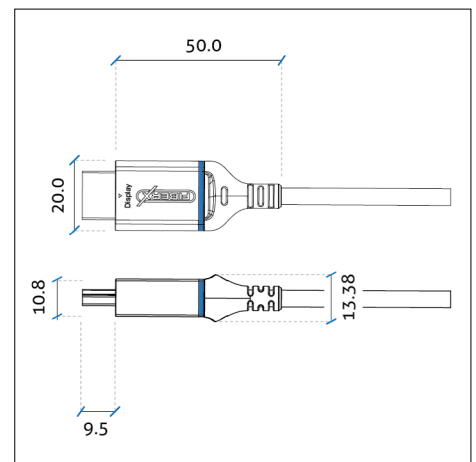

Features

- HDMI version 2.1 - 48Gbps for resolutions up to 8K UltraHD-2 60Hz
- Gold plated precision contacts, EMI resistance, low attenuation
- HDMI-A male to HDMI-A male, full-metal housing
- Hybrid cable - Fiber for AV; copper for power and data, Ø 4.5mm
- AOC technology - no external power supply required

Connections

Connector Material	Aluminium / Plastic
Contact Material	Gold-plated
Connector 1	HDMI-A Male
Dimensions Connector 1	50 x 20 x 10.8 / 13.38 mm
Connector 2	HDMI-A Male
Dimensions Connector 2	50 x 20 x 13.38 mm

Cable

Type	AOC Fiber / Copper Hybrid Cable
Construction	4x OM3 Fibers, 7x Copper Conductors
Optical Converter	4ch 850nm VCSEL + 4 CH GaAs PD Array
Jacket Outer Material	Halogen-free, CPR Compliant
Cable Outer Diameter	4.5mm
Minimum Bend Radius	45mm Static, 90mm Dynamic
Tensile Strength	Up to 238N

Signal Transmission

Transmission Modes	AV via Fiber, Power and Data via Copper
Standard	Ultra High Speed HDMI, HDMI v2.1 Compatible
Bandwidth	48 Gbps für 8K / UltraHD-2 @60Hz 4:4:4 10bit
eARC Compatibility	Up to 20m
Output Power	5V HDMI

General

Transmission Distance	Up to 100m, up to 20m ATC Certified
Operation / Storage Temperature	-20~70°C / -25~80°C
Relative Humidity	10~80%
Power Supply	No external Power Supply required (draws power from source device)
Packaging	Paper Brownbox with Sticker, PAP 20
Certification	CE, FCC, ROHS, REACH, CPR