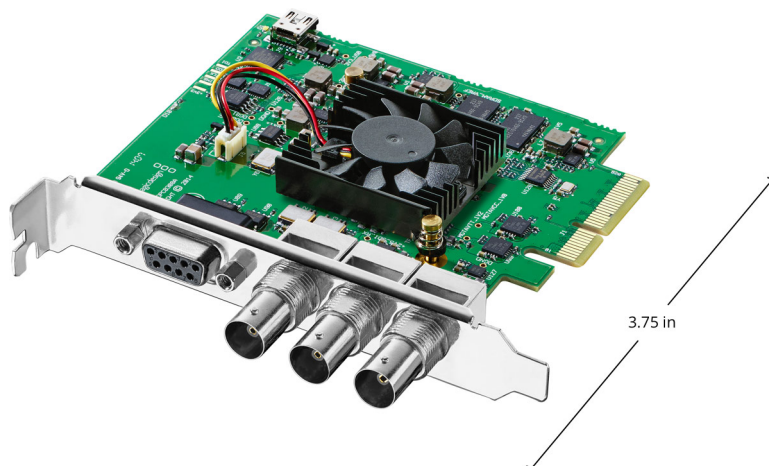

Processing

HD Down Conversion

Built in, high quality hardware down converter outputs HD or SD on SDI output. Selectable between letterbox, anamorphic 16:9 and center cut 4:3 styles.

HD Up Conversion

Software based up conversion from SD to 720HD or 1080HD on capture. Selectable between 4:3 pillarbox, 14:9 pillarbox and 16:9 zoom.

Cross Conversion

Software based cross conversion from 720HD to 1080HD and 1080HD to 720HD on playback.

Real Time Effects

DaVinci Resolve, Final Cut Pro X internal effects. Premiere Pro CC Mercury Playback Engine effects. Avid Media Composer internal effects.

Colorspace Conversion

Hardware based real time.

Operating Systems

Mac 10.14 Mojave,
Mac 10.15 Catalina or later.

Windows 8.1 and 10, both 64-bit.

Linux

Power Requirements

Power Consumption

11 Watts

Physical Specifications

4.5 oz