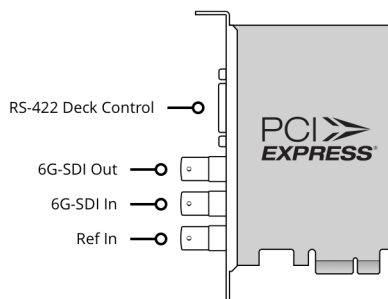

Computer Interface

PCI Express 4 lane generation 2, compatible with 4,8 and 16 lane PCI Express slots.