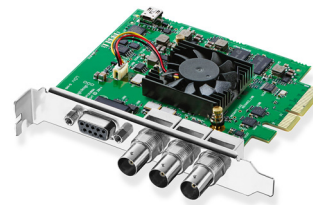

DeckLink SDI 4K

DeckLink SDI 4K is perfect when you need an SDI only solution but demand the highest quality SDI capture and playback. You get incredible quality 6G-SDI on any PCI Express Mac, Windows or Linux computer. DeckLink SDI 4K is the world's smallest and most affordable multi rate SD/HD and Ultra HD SDI video card that lets you connect to any SD, HD-SDI, 2K and Ultra HD equipment. You also get RS-422 deck control, internal keying and reference input for a complete solution for editing, paint, design and more.

Connections

SDI Video Inputs

1 x 10-bit SD/HD/2K/4K. Supports 6 Gb/s 4:2:2 and 3 Gb/s 4:4:4.

SDI Video Outputs

1 x 10-bit SD/HD/2K/4K. Supports 6 Gb/s 4:2:2 and 3 Gb/s 4:4:4.

SDI Audio Inputs

16 Channels embedded in HD/2K/4K.
8 Channels embedded in SD.

SDI Audio Outputs

16 Channels embedded in HD/2K/4K.
8 Channels embedded in SD.

Sync Input

Tri-Sync or Black Burst.

Device Control

Sony™ compatible RS422 deck control ports. Serial ports TxRx direction reversible under software control.