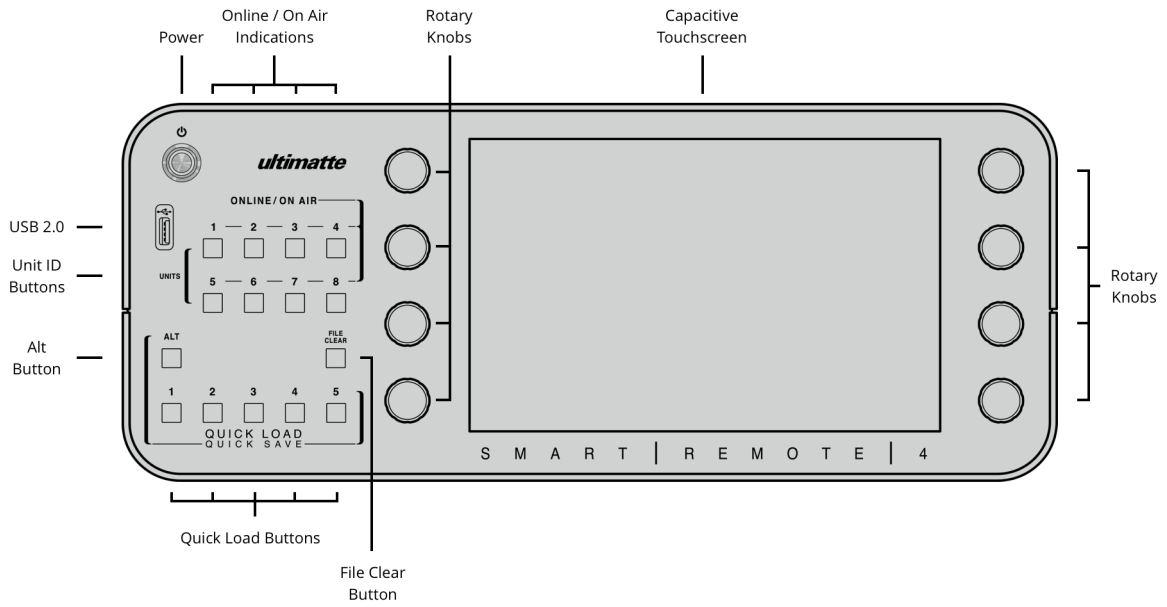

Ultimatte Smart Remote 4

Now you can control up to 8 different Ultimatte 12 units at the same time via ethernet. Smart Remote 4 features a 10.1 inch touchscreen for quickly navigating menus and adjusting settings, along with hard buttons with on line and on air indicators for quickly switching between units. The file clear button automatically adjusts the most important settings to instantly give you incredible composites!

Connections

Software Updates

2 x USB 2.0 and 1 x USB 3.0 for firmware updates.

SVGA Output

SVGA output allows for graphics to be viewed on an external VGA monitor.

Ethernet

2 x 10/100 Mbps Ethernet ports to connect to LAN networks for controlling Ultimatte 12.

RS-422

2 x for controlling Ultimatte 11.

RS-422

Product Specifics

Rotary Knobs

8 x rotary knobs for adjusting parameters.

Unit ID Buttons

8 x buttons. Illuminated blue for active.

Touchscreen

10.1 inch 1280 x 800 colour display panel. Integrated capacitive touchscreen with onscreen controls for settings and navigating menus.

Operating Systems

Windows 10, 64-bit.

Power Requirements

Power Supply