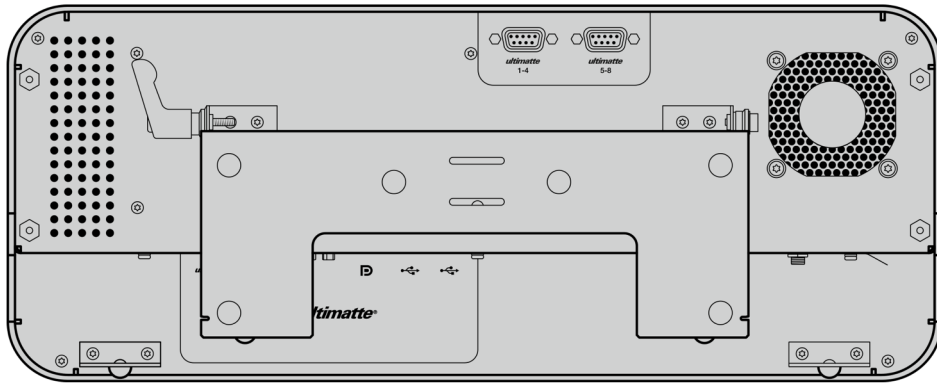

Ultimatte Smart Remote 4

Now you can control up to 8 different Ultimatte 12 units at the same time via ethernet. Smart Remote 4 features a 10.1 inch touchscreen for quickly navigating menus and adjusting settings, along with hard buttons with on line and on air indicators for quickly switching between units. The file clear button automatically adjusts the most important settings to instantly give you incredible composites!

Connections

Software Updates

2 x USB 2.0 and 1 x USB 3.0 for firmware updates.

SVGA Output

SVGA output allows for graphics to be viewed on an external VGA monitor.

Ethernet

2 x 10/100 Mbps Ethernet ports to connect to LAN networks for controlling Ultimatte 12.

RS-422

2 x for controlling Ultimatte 11.

RS-422

Product Specifics

Rotary Knobs

8 x rotary knobs for adjusting parameters.

Unit ID Buttons

8 x buttons. Illuminated blue for active.