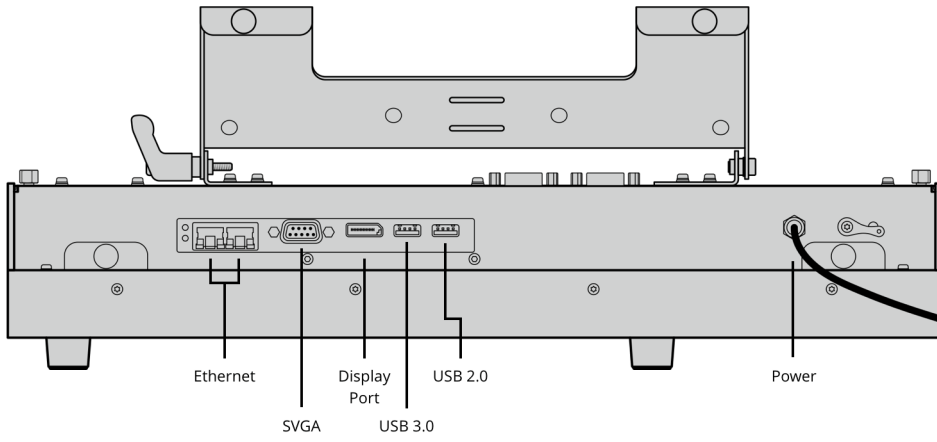

Connections

Software Updates

2 x USB 2.0 and 1 x USB 3.0 for firmware updates.

SVGA Output

SVGA output allows for graphics to be viewed on an external VGA monitor.

Ethernet

2 x 10/100 Mbps Ethernet ports to connect to LAN networks for controlling Ultimatte 12.

RS-422

2 x for controlling Ultimatte 11.

RS-422

Product Specifics

Rotary Knobs

8 x rotary knobs for adjusting parameters.

Unit ID Buttons

8 x buttons. Illuminated blue for active.