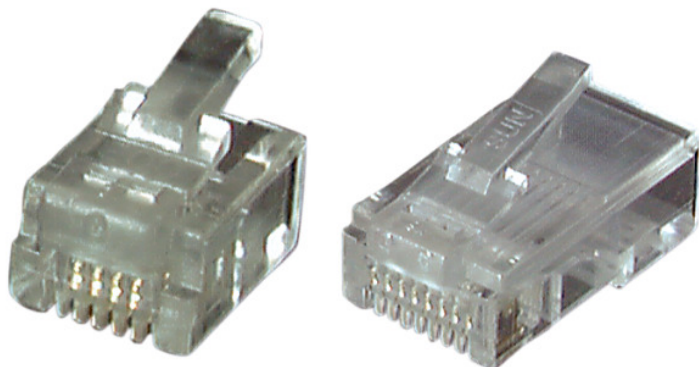

## Modular-Connector RJ10 UTP, E-MO 4/4 SF

### Description

Modular-Connector unshielded RJ10 4P4C  
 For flat cable  
 Suitable crimping tool for RJ10/RJ11/RJ12/RJ45: Art.-No. E-MUC410  
 Suitable crimping tool for RJ69: Art.-No. 39945.2

### General data

Category	-
Model	jack (jack)
Connection type	crimp
Type of connector	RJ10 4(4)
Screened	False
Special tool necessary	True
Suitable for round cable	False
Suitable for flat cable	True
Suitable for litz wire conductor	True
Suitable for solid core	False

### Available variants

Article no.	Title	Colour
37512.1-100	Modular-Connector RJ10 UTP, E-MO 4/4 SF, 100 pcs.	transparent