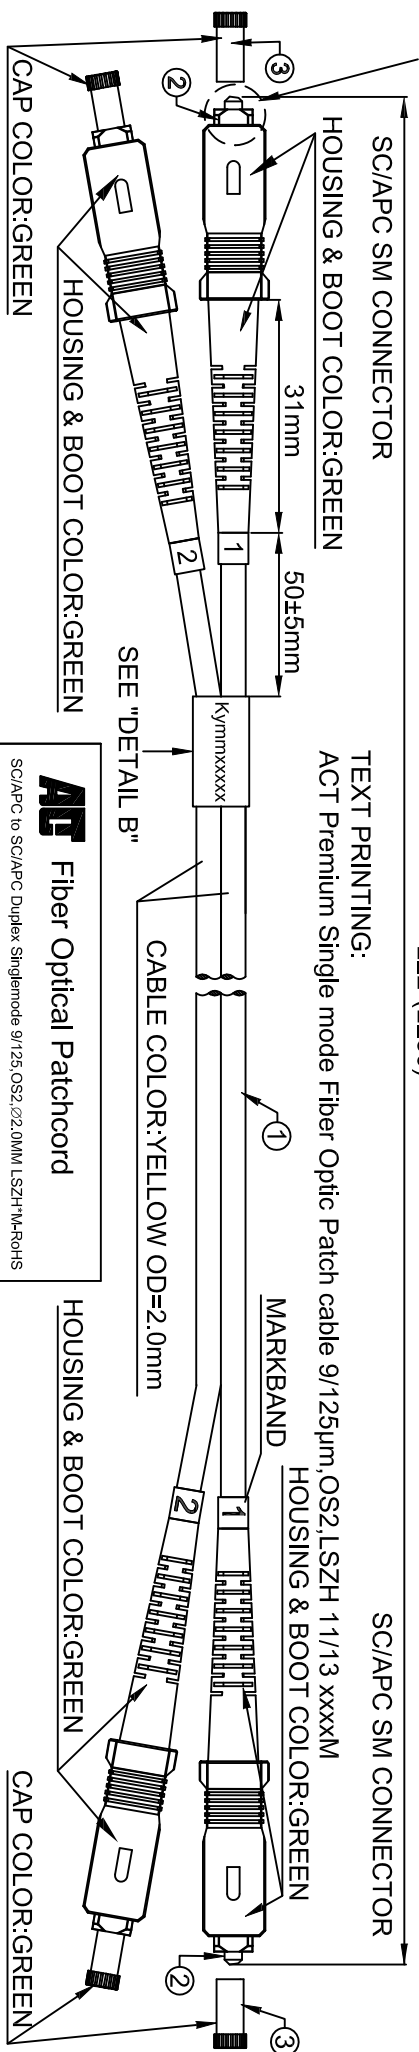

SEE "DETAIL D"

L±2"(L±50)

TEXT PRINTING:
ACT Premium Single mode Fiber Optic Patch cable 9/125µm,OS2,LSZH 11/13 xxxxxM

SC/APC SM CONNECTOR

PACKING:

ROUND CABLE METHOD SEE "DETAIL A"	BAG TYPE	QTY	LABEL
SMALL	POLYBAG	1 CABLE WITH TEST CARD	SEE "DETAIL C"
MEDIUM	POLYBAG	5 CABLES	NONE
LARGE	POLYBAG	ALL	NONE

EACH LARGE POLYBAG IN AN OUTER CARTON

SEE TABLE "DESCRIPTION 1"

PO/NO

ATF Fiber Optical Patchcord

SC/APC to SC/APC Duplex Singlemode 9/125, OS2, Ø2.0MM LSZH™-RoHS

Model: xxxxx - xxxxxx

Lot number: _____

Performance (@23°C) λ=1310/1550±20nm

Serial No	Insertion Loss
A	1310nm
B	1550nm
C	
D	

* ACT address to clean connector ferrule before usage to get optimal performance
* Always leave the dust caps on if the cable isn't installed
Prepared By: _____ Date: _____

SEE TABLE "DESCRIPTION 2"

RL1650	50	164'(50000)	SC/APC8 <-> SC/APC8 DUP	8716065321982
RL1630	30	98.4'(30000)	SC/APC8 <-> SC/APC8 DUP	8716065321975
RL1625	25	82'(25000)	SC/APC8 <-> SC/APC8 DUP	8716065321968
RL1620	20	65.6'(20000)	SC/APC8 <-> SC/APC8 DUP	8716065321951
RL1615	15	49.2'(15000)	SC/APC8 <-> SC/APC8 DUP	8716065321944
RL1610	10	32.8'(10000)	SC/APC8 <-> SC/APC8 DUP	8716065321937
RL1605	05	16.4'(5000)	SC/APC8 <-> SC/APC8 DUP	8716065321920
RL1603	03	9.84'(3000)	SC/APC8 <-> SC/APC8 DUP	8716065321913
RL1602	02	6.56'(2000)	SC/APC8 <-> SC/APC8 DUP	8716065321906
RL1601	01	3.28'(1000)	SC/APC8 <-> SC/APC8 DUP	8716065321890
PART NO.	**	xx	L	DESCRIPTION 1
				DESCRIPTION 2