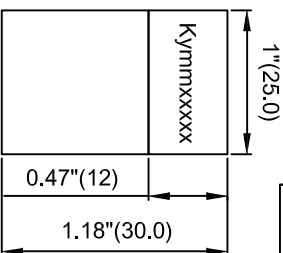

SEE "DETAIL D"

L±2"(L±50)

TEXT PRINTING:
ACT Premium Single mode Fiber Optic Patch cable 9/125µm,OS2,LSZH 11/13 xxxxxM

SC/APC SM CONNECTOR

PACKING:

ROUND CABLE METHOD SEE "DETAIL A"	BAG TYPE	QTY	LABEL
SMALL	POLYBAG	1 CABLE WITH TEST CARD	SEE "DETAIL C"
MEDIUM	POLYBAG	5 CABLES	NONE
LARGE	POLYBAG	ALL	NONE

EACH LARGE POLYBAG IN AN OUTER CARTON

SEE TABLE "DESCRIPTION 1"

PO/NO

ATF Fiber Optical Patchcord

SC/APC to SC/APC Duplex Singlemode 9/125, OS2, Ø2.0MM LSZH™-RoHS

Model: xxxxx - xxxxxx

Lot number: _____

Performance (@23°C) λ=1310/1550±20nm

Serial No	Insertion Loss
A	1310nm
B	1550nm
C	
D	

* ACT address to clean connector ferrule before usage to get optimal performance
* Always leave the dust caps on if the cable isn't installed
Prepared By: _____ Date: _____

SEE TABLE "DESCRIPTION 2"

RL1650	50	164'(50000)	SC/APC8 <-> SC/APC8 DUP	8716065321982
RL1630	30	98.4'(30000)	SC/APC8 <-> SC/APC8 DUP	8716065321975
RL1625	25	82'(25000)	SC/APC8 <-> SC/APC8 DUP	8716065321968
RL1620	20	65.6'(20000)	SC/APC8 <-> SC/APC8 DUP	8716065321951
RL1615	15	49.2'(15000)	SC/APC8 <-> SC/APC8 DUP	8716065321944
RL1610	10	32.8'(10000)	SC/APC8 <-> SC/APC8 DUP	8716065321937
RL1605	05	16.4'(5000)	SC/APC8 <-> SC/APC8 DUP	8716065321920
RL1603	03	9.84'(3000)	SC/APC8 <-> SC/APC8 DUP	8716065321913
RL1602	02	6.56'(2000)	SC/APC8 <-> SC/APC8 DUP	8716065321906
RL1601	01	3.28'(1000)	SC/APC8 <-> SC/APC8 DUP	8716065321890
PART NO.	**	xx	L	DESCRIPTION 1
				DESCRIPTION 2

CUSTOMER APPROVAL:

DATE:

UNIT:	Inches[mm]

TITLE: PATCHCORD SC/APC(8°)-SC/APC(8°) SM
DUPLICATE 9/125, OS2, 2.0mm LSZH, YELLOW.

DRAWN BY: Vernon
DATE: 2015/02/02

CUSTOMER: _____
CUSTOMER PART NO. RL16**

CHECKED BY: _____
DATE: _____