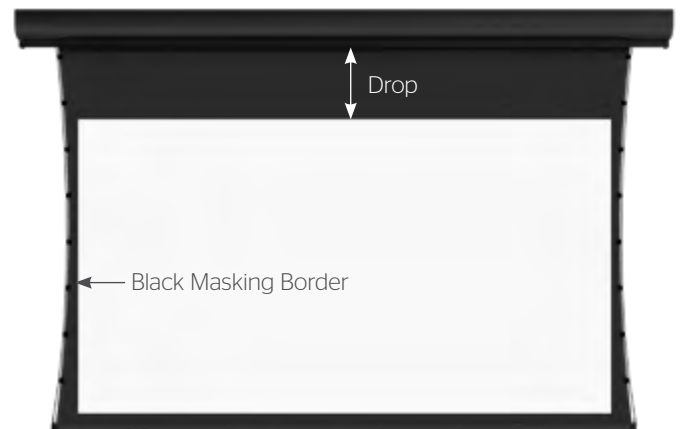

How to Calculate a Custom Screen Size

Use the following formulas to calculate a custom size. These formulas will assist you in finding the viewing area only.

16:9 HDTV Format	16:10 Wide Format	2.35:1 Cinemascope Format	4:3 Video Format
Diagonal x 0.49091 = Height	Diagonal x 0.530 = Height	Diagonal x 0.3916 = Height	Diagonal / 1.667 = Height
Diagonal x 0.87247 = Width	Diagonal x 0.848 = Width	Diagonal x 0.9209 = Width	Height x 1.33 = Width
Height x 2.0395 = Diagonal	Height x 1.887 = Diagonal	Height x 2.554 = Diagonal	Width / 1.33 = Height
Width x 1.14585 = Diagonal	Width x 1.179 = Diagonal	Width x 1.0868 = Diagonal	Height x 1.667 = Diagonal
Height x 1.78 = Width	Height x 1.6 = Width	Height x 2.35 = Width	
Width x 0.561837 = Height	Width x 0.625 = Height	Width x 0.4255 = Height	

Screen Borders and Drop

Black masking borders are standard on Da-Lite front projection screens at no extra charge. Borders enhance the perceived brightness of an image on a screen. The human eye perceives the image to have more contrast and a sharper picture with brighter colors. Borders also allow the projected image to “bleed-off” the screen for professional appearing presentations.

Drop is available on most Da-Lite wall, ceiling and electric screens. Drop is the term used for extra fabric added to the top or bottom of the screen to adjust the screen surface to within normal viewing heights. Drop can be specified in either black or white.