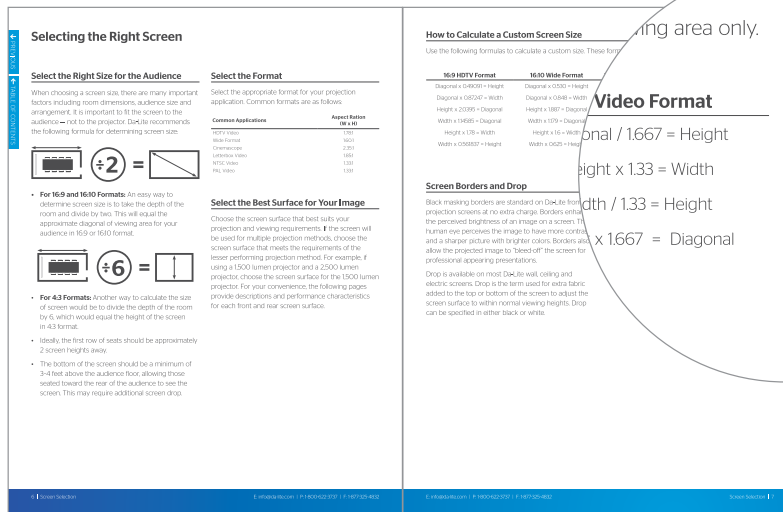

Clickable Table of Contents

Pages 3-5 of this document contain a clickable table of contents. Simply find the screen or product category that you are looking for and click on it to be directed to the corresponding page.