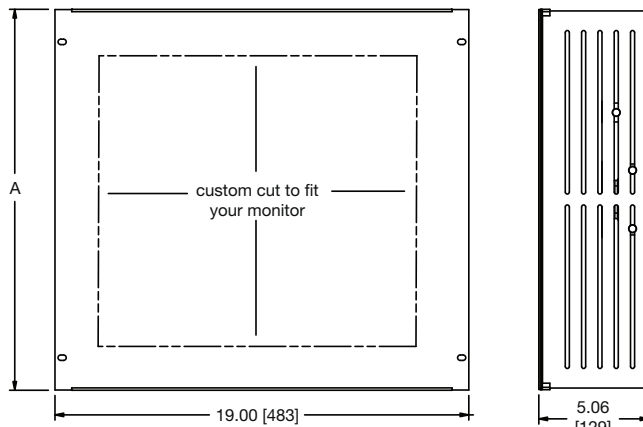

RSH SERIES CUSTOM LCD MOUNTS

(front view shown with 17" LCD monitor)

(rear view shown with 17" LCD monitor)

SPECIFICATIONS:

EIA compliant 19" custom mount shall be Middle Atlantic Products model # RSH4(A,S) custom fit to accommodate the LCD screen installed in RSH (A- black brushed and anodized, S- textured black powder coat). Custom mount shall be constructed to adhere to VESA 75 and VESA 100 standard for mounting LCD monitors up to 17" in diagonal size. RSH series custom rackshelf shall be constructed of the following materials: adjustable horizontal steel rear bracket and side panels (ears) shall be 16-gauge steel with a durable flat black powder coat finish, faceplate shall be .063" thick aluminum. Custom rackshelf shall be UL Listed in the US and Canada. Custom rackshelf shall be warrantied to be free from defects in material or workmanship under normal use and conditions for the lifetime of the product.

Middle Atlantic Products
middleatlantic.com | middleatlantic.ca

96-999 / rev e / 5-19-20

RSH Series Custom LCD Mounts

BASIC DIMENSIONS

All dimensions in inches unless otherwise noted [bracketed dimensions are in millimeters unless otherwise noted]

TOP VIEW

FRONT VIEW

REAR VIEW

Rackspaces	A Overall Height
6 spaces	10.50 [267]
7 spaces	12.25 [311]
8 spaces	14.00 [356]
9 spaces	15.757 [400]
10 spaces	17.50 [445]
11 spaces	19.25 [489]
12 spaces	21.00 [533]