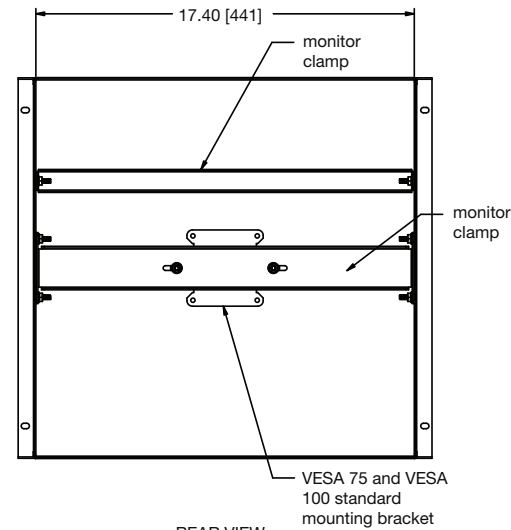

Middle Atlantic Products
middleatlantic.com | middleatlantic.ca

96-999 / rev e / 5-19-20

RSH Series Custom LCD Mounts

BASIC DIMENSIONS

All dimensions in inches unless otherwise noted [bracketed dimensions are in millimeters unless otherwise noted]

TOP VIEW

FRONT VIEW

REAR VIEW

Rackspaces	A Overall Height
6 spaces	10.50 [267]
7 spaces	12.25 [311]
8 spaces	14.00 [356]
9 spaces	15.757 [400]
10 spaces	17.50 [445]
11 spaces	19.25 [489]
12 spaces	21.00 [533]