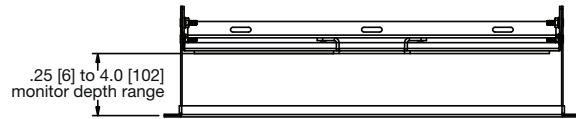

RSH Series Custom LCD Mounts

BASIC DIMENSIONS

All dimensions in inches unless otherwise noted [bracketed dimensions are in millimeters unless otherwise noted]

TOP VIEW